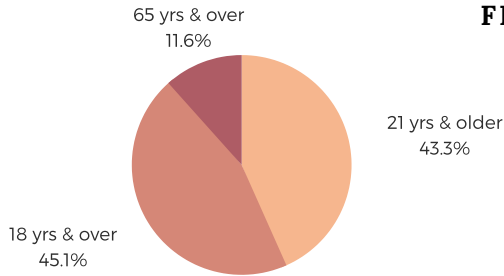

HOUSE DISTRICT ONE

OCONEE COUNTY

POPULATION & HOUSEHOLDS

POPULATION: 34,409 | TOTAL HOUSEHOLDS: 13,681

MALE: 16,878 (49.0%)
FEMALE: 17,552 (51.0%)

Black/African American
7.8%

White/Caucasian
89.2%

EDUCATION & ATTAINMENT

POPULATION 3 YRS AND OVER ENROLLED: 6,917
NURSERY/PRESCHOOL: 396
KINDERGARTEN: 438
ELEMENTARY/MIDDLE: 3,215
HIGH SCHOOL: 1,810
COLLEGE/GRADUATE: 1,058

EMPLOYMENT & INCOME

POPULATION 16 YEARS AND OLDER: 24,534
EMPLOYEED: 45.4% | UNEMPLOYED: 17.7%