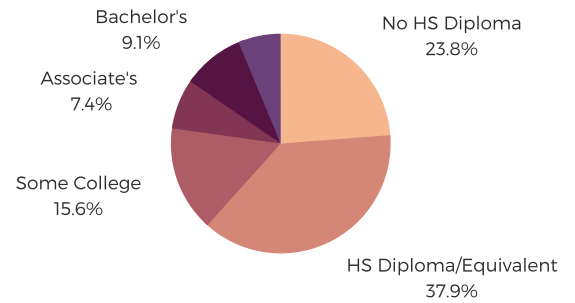

HOUSE DISTRICT ONE

OCONEE COUNTY

POPULATION & HOUSEHOLDS

POPULATION: 34,409 | TOTAL HOUSEHOLDS: 13,681

MALE: 16,878 (49.0%)
FEMALE: 17,552 (51.0%)

Black/African American
7.8%

White/Caucasian
89.2%

EDUCATION & ATTAINMENT

POPULATION 3 YRS AND OVER ENROLLED: 6,917
NURSERY/PRESCHOOL: 396
KINDERGARTEN: 438
ELEMENTARY/MIDDLE: 3,215
HIGH SCHOOL: 1,810
COLLEGE/GRADUATE: 1,058

EMPLOYMENT & INCOME

POPULATION 16 YEARS AND OLDER: 24,534
EMPLOYEED: 45.4% | UNEMPLOYED: 17.7%