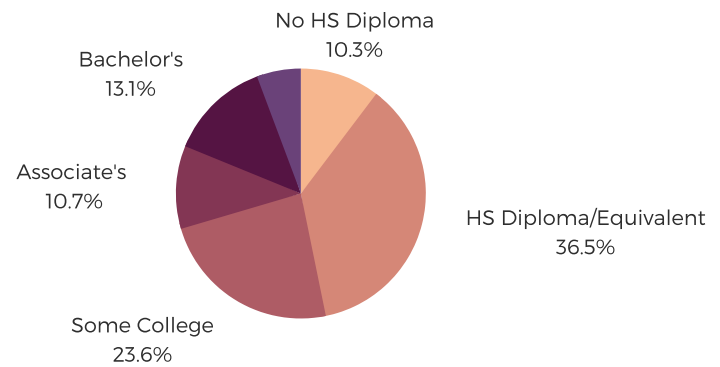

DISTRICT SIXTEEN

GREENVILLE & LAURENS
COUNTIES

POPULATION & HOUSEHOLDS

POPULATION: 41,557 TOTAL HOUSEHOLDS: 15,175

MALE: 47.8%
FEMALE: 52.2%

EDUCATION & ATTAINMENT

POPULATION 3 YRS AND
OVER ENROLLED: 10,264
NURSERY/PRESCHOOL: 708
KINDERGARTEN: 772
ELEMENTARY/MIDDLE: 4,421
HIGH SCHOOL: 2,338
COLLEGE/GRADUATE: 2,025

EMPLOYMENT & INCOME

POPULATION 16 YEARS AND OLDER: 32,234
EMPLOYED: 59.1% | UNEMPLOYMENT RATE: 6.8%