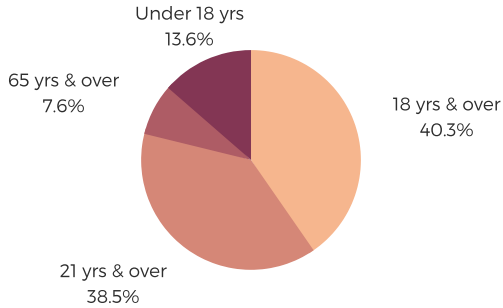

DISTRICT SIXTEEN

GREENVILLE & LAURENS
COUNTIES

POPULATION & HOUSEHOLDS

POPULATION: 41,557 TOTAL HOUSEHOLDS: 15,175

MALE: 47.8%
FEMALE: 52.2%

EDUCATION & ATTAINMENT

POPULATION 3 YRS AND
OVER ENROLLED: 10,264
NURSERY/PRESCHOOL: 708
KINDERGARTEN: 772
ELEMENTARY/MIDDLE: 4,421
HIGH SCHOOL: 2,338
COLLEGE/GRADUATE: 2,025

EMPLOYMENT & INCOME

POPULATION 16 YEARS AND OLDER: 32,234
EMPLOYED: 59.1% | UNEMPLOYMENT RATE: 6.8%