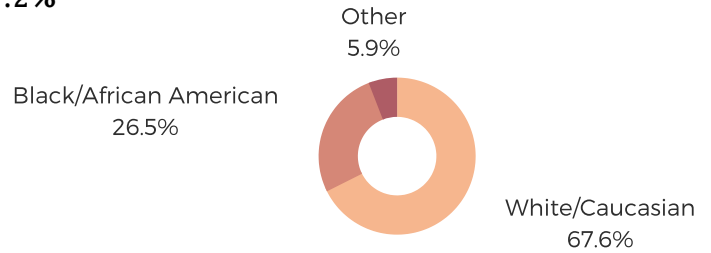

DISTRICT SIXTEEN

GREENVILLE & LAURENS
COUNTIES

POPULATION & HOUSEHOLDS

POPULATION: 41,557 TOTAL HOUSEHOLDS: 15,175

MALE: 47.8%
FEMALE: 52.2%

EDUCATION & ATTAINMENT

POPULATION 3 YRS AND
OVER ENROLLED: 10,264
NURSERY/PRESCHOOL: 708
KINDERGARTEN: 772
ELEMENTARY/MIDDLE: 4,421
HIGH SCHOOL: 2,338
COLLEGE/GRADUATE: 2,025

EMPLOYMENT & INCOME

POPULATION 16 YEARS AND OLDER: 32,234
EMPLOYED: 59.1% | UNEMPLOYMENT RATE: 6.8%