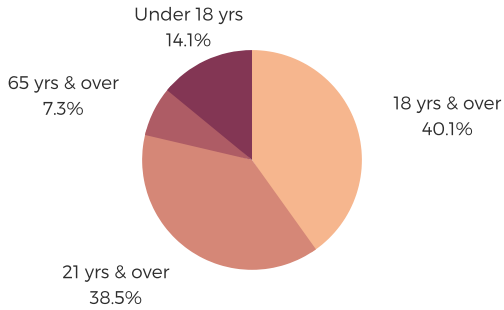

# DISTRICT TWENTY FIVE

GREENVILLE COUNTY

south carolina  
**STATE LIBRARY**

## POPULATION & HOUSEHOLDS

POPULATION: 41,540    TOTAL HOUSEHOLDS: 15,445

MALE: 47.1%

FEMALE: 52.9%

## EMPLOYMENT & INCOME

POPULATION 16 YEARS AND OLDER: 31,728

EMPLOYED: 58.1%    UNEMPLOYMENT RATE: 6.5%