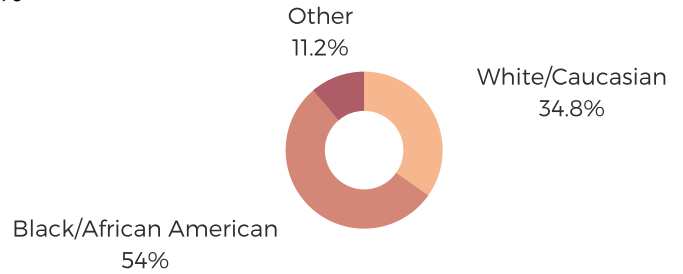

# DISTRICT TWENTY FIVE

GREENVILLE COUNTY

south carolina  
**STATE LIBRARY**

## POPULATION & HOUSEHOLDS

POPULATION: 41,540    TOTAL HOUSEHOLDS: 15,445

MALE: 47.1%

FEMALE: 52.9%

## EMPLOYMENT & INCOME

POPULATION 16 YEARS AND OLDER: 31,728

EMPLOYED: 58.1%    UNEMPLOYMENT RATE: 6.5%