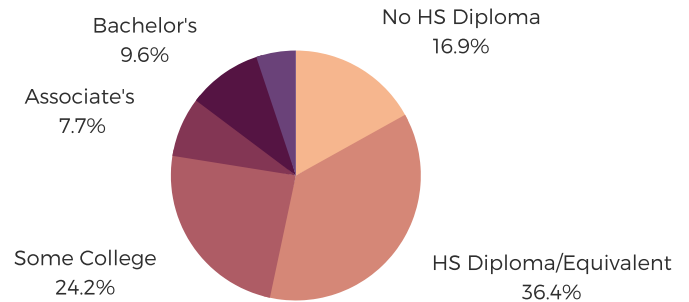

## POPULATION & HOUSEHOLDS

POPULATION: 41,540    TOTAL HOUSEHOLDS: 15,445

MALE: 47.1%

FEMALE: 52.9%

## EDUCATION & ATTAINMENT

POPULATION 3 YRS AND  
OVER ENROLLED: 9,687  
NURSERY/PRESCHOOL: 458  
KINDERGARTEN: 873  
ELEMENTARY/MIDDLE: 4,575  
HIGH SCHOOL: 2,120  
COLLEGE/GRADUATE: 1,661

## EMPLOYMENT & INCOME

POPULATION 16 YEARS AND OLDER: 31,728

EMPLOYED: 58.1%    UNEMPLOYMENT RATE: 6.5%