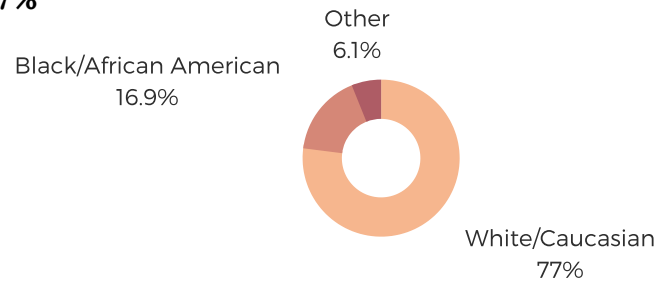

DISTRICT TWENTY EIGHT

GREENVILLE COUNTY

south carolina
STATE LIBRARY

POPULATION & HOUSEHOLDS

POPULATION: 45,742 TOTAL HOUSEHOLDS: 16,127

MALE: 48.3%

FEMALE: 51.7%

EDUCATION & ATTAINMENT

POPULATION 3 YRS AND OVER ENROLLED: 12,390
NURSERY/PRESCHOOL: 539
KINDERGARTEN: 945
ELEMENTARY/MIDDLE: 5,961
HIGH SCHOOL: 2,425
COLLEGE/GRADUATE: 2,520

EMPLOYMENT & INCOME

POPULATION 16 YEARS AND OLDER: 35,239