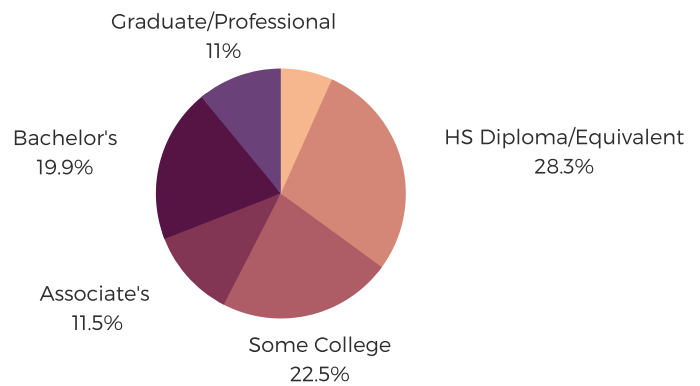

DISTRICT TWENTY EIGHT

GREENVILLE COUNTY

south carolina
STATE LIBRARY

POPULATION & HOUSEHOLDS

POPULATION: 45,742 TOTAL HOUSEHOLDS: 16,127

MALE: 48.3%

FEMALE: 51.7%

EDUCATION & ATTAINMENT

POPULATION 3 YRS AND OVER ENROLLED: 12,390
NURSERY/PRESCHOOL: 539
KINDERGARTEN: 945
ELEMENTARY/MIDDLE: 5,961
HIGH SCHOOL: 2,425
COLLEGE/GRADUATE: 2,520

EMPLOYMENT & INCOME

POPULATION 16 YEARS AND OLDER: 35,239