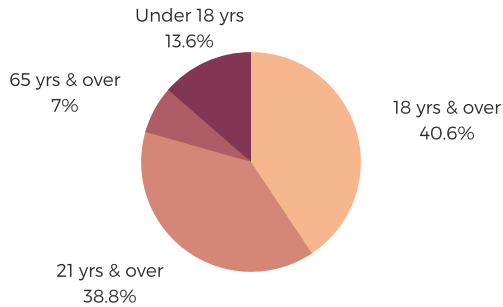

DISTRICT TWENTY EIGHT

GREENVILLE COUNTY

south carolina
STATE LIBRARY

POPULATION & HOUSEHOLDS

POPULATION: 45,742 TOTAL HOUSEHOLDS: 16,127

MALE: 48.3%

FEMALE: 51.7%

EDUCATION & ATTAINMENT

POPULATION 3 YRS AND OVER ENROLLED: 12,390
NURSERY/PRESCHOOL: 539
KINDERGARTEN: 945
ELEMENTARY/MIDDLE: 5,961
HIGH SCHOOL: 2,425
COLLEGE/GRADUATE: 2,520

EMPLOYMENT & INCOME

POPULATION 16 YEARS AND OLDER: 35,239