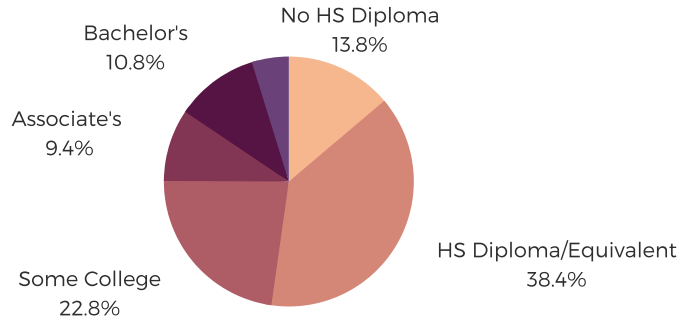

## POPULATION & HOUSEHOLDS

POPULATION: 37,289 TOTAL HOUSEHOLDS: 14,111

MALE: 48.3%  
FEMALE: 51.7%

## EDUCATION & ATTAINMENT

POPULATION 3 YRS AND  
OVER ENROLLED: 8,201  
NURSERY/PRESCHOOL: 490  
KINDERGARTEN: 445  
ELEMENTARY/MIDDLE: 4,132  
HIGH SCHOOL: 1,946  
COLLEGE/GRADUATE: 1,188

## EMPLOYMENT & INCOME

POPULATION 16 YEARS AND OLDER: 29,647  
EMPLOYED: 52.2% | UNEMPLOYMENT RATE: 5.5%