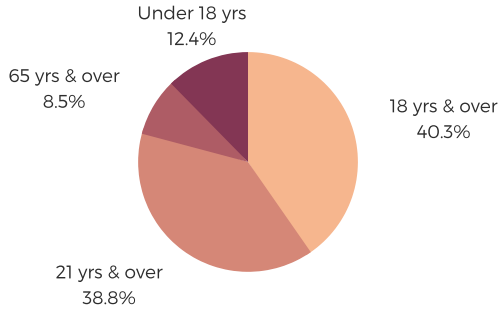

## POPULATION & HOUSEHOLDS

POPULATION: 37,289 TOTAL HOUSEHOLDS: 14,111

MALE: 48.3%  
FEMALE: 51.7%

## EMPLOYMENT & INCOME

POPULATION 16 YEARS AND OLDER: 29,647  
EMPLOYED: 52.2% | UNEMPLOYMENT RATE: 5.5%