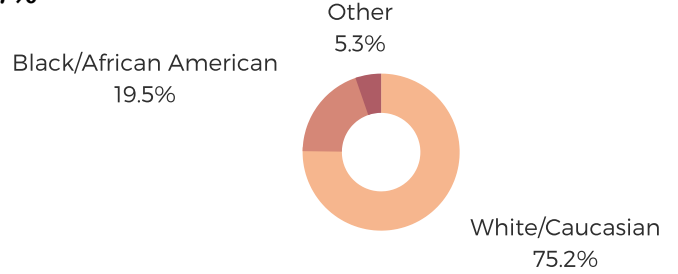

# DISTRICT THIRTY

CHEROKEE & YORK  
COUNTIES

## POPULATION & HOUSEHOLDS

POPULATION: 37,289 TOTAL HOUSEHOLDS: 14,111

MALE: 48.3%  
FEMALE: 51.7%

## EMPLOYMENT & INCOME

POPULATION 16 YEARS AND OLDER: 29,647  
EMPLOYED: 52.2% | UNEMPLOYMENT RATE: 5.5%