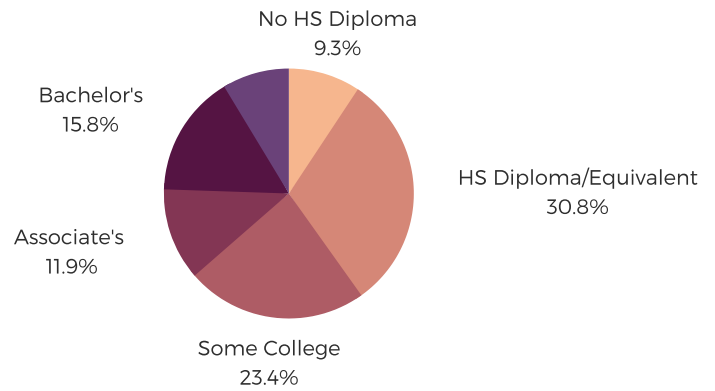

## POPULATION & HOUSEHOLDS

POPULATION: 41,499 TOTAL HOUSEHOLDS: 15,649

**MALE: 47.1%**

**FEMALE: 52.9%**

## EDUCATION & ATTAINMENT

**POPULATION 3 YRS AND OVER ENROLLED: 10,262**  
**NURSERY/PRESCHOOL: 491**  
**KINDERGARTEN: 539**  
**ELEMENTARY/MIDDLE: 4,458**  
**HIGH SCHOOL: 2,475**  
**COLLEGE/GRADUATE: 2,299**

## EMPLOYMENT & INCOME

POPULATION 16 YEARS AND OLDER: 32,394

EMPLOYED: 61.1% | UNEMPLOYMENT RATE: 3.9%