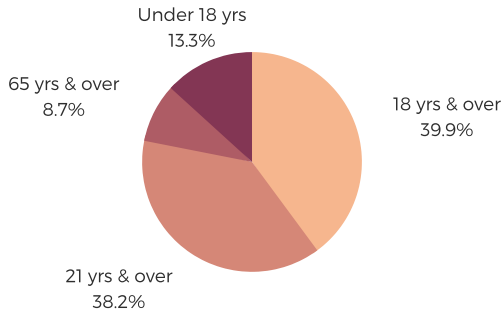

# DISTRICT THIRTY SEVEN

SPARTANBURG COUNTY

south carolina  
**STATE LIBRARY**

## POPULATION & HOUSEHOLDS

POPULATION: 41,499 TOTAL HOUSEHOLDS: 15,649

**MALE: 47.1%**

**FEMALE: 52.9%**

## EMPLOYMENT & INCOME

POPULATION 16 YEARS AND OLDER: 32,394

EMPLOYED: 61.1% | UNEMPLOYMENT RATE: 3.9%