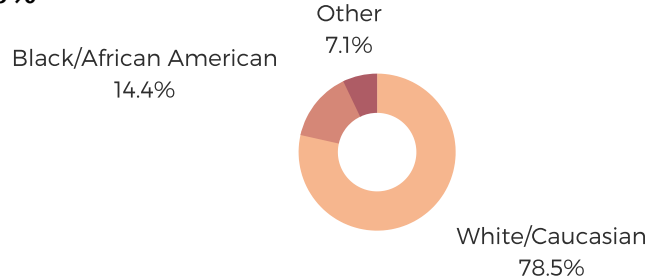

# DISTRICT THIRTY SEVEN

SPARTANBURG COUNTY

south carolina  
**STATE LIBRARY**

## POPULATION & HOUSEHOLDS

POPULATION: 41,499 TOTAL HOUSEHOLDS: 15,649

**MALE: 47.1%**

**FEMALE: 52.9%**

## EMPLOYMENT & INCOME

POPULATION 16 YEARS AND OLDER: 32,394

EMPLOYED: 61.1% | UNEMPLOYMENT RATE: 3.9%