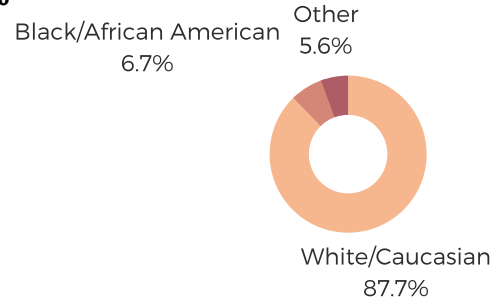

DISTRICT THIRTY EIGHT

SPARTANBURG COUNTY

south carolina
STATE LIBRARY

POPULATION & HOUSEHOLDS

POPULATION: 40,911 TOTAL HOUSEHOLDS: 15,338

MALE: 50.0%

FEMALE: 50.0%

EDUCATION & ATTAINMENT

POPULATION 3 YRS AND
OVER ENROLLED: 9,866
NURSERY/PRESCHOOL: 520
KINDERGARTEN: 612
ELEMENTARY/MIDDLE: 4,318
HIGH SCHOOL: 2,777
COLLEGE/GRADUATE: 1,639

EMPLOYMENT & INCOME

POPULATION 16 YEARS AND OLDER: 32,788