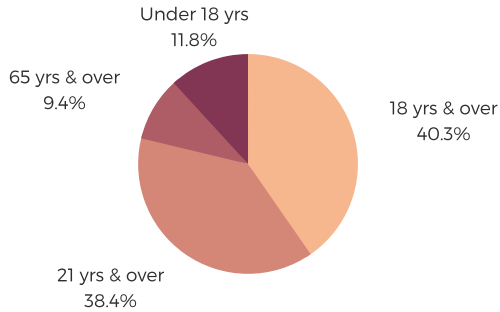

DISTRICT THIRTY EIGHT

SPARTANBURG COUNTY

south carolina
STATE LIBRARY

POPULATION & HOUSEHOLDS

POPULATION: 40,911 TOTAL HOUSEHOLDS: 15,338

MALE: 50.0%

FEMALE: 50.0%

EDUCATION & ATTAINMENT

POPULATION 3 YRS AND
OVER ENROLLED: 9,866
NURSERY/PRESCHOOL: 520
KINDERGARTEN: 612
ELEMENTARY/MIDDLE: 4,318
HIGH SCHOOL: 2,777
COLLEGE/GRADUATE: 1,639

EMPLOYMENT & INCOME

POPULATION 16 YEARS AND OLDER: 32,788