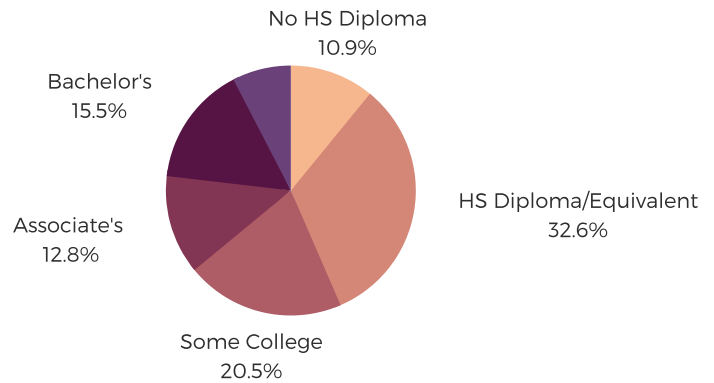

DISTRICT THIRTY EIGHT

SPARTANBURG COUNTY

south carolina
STATE LIBRARY

POPULATION & HOUSEHOLDS

POPULATION: 40,911 TOTAL HOUSEHOLDS: 15,338

MALE: 50.0%

FEMALE: 50.0%

EDUCATION & ATTAINMENT

POPULATION 3 YRS AND
OVER ENROLLED: 9,866
NURSERY/PRESCHOOL: 520
KINDERGARTEN: 612
ELEMENTARY/MIDDLE: 4,318
HIGH SCHOOL: 2,777
COLLEGE/GRADUATE: 1,639

EMPLOYMENT & INCOME

POPULATION 16 YEARS AND OLDER: 32,788