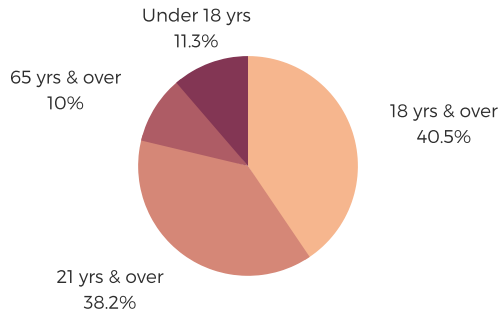

DISTRICT FORTY

NEWBERRY COUNTY

south carolina
STATE LIBRARY

POPULATION & HOUSEHOLDS

POPULATION: 38,194 TOTAL HOUSEHOLDS: 14,810

MALE: 48.5%

FEMALE: 51.5%

EDUCATION & ATTAINMENT

POPULATION 3 YRS AND OVER ENROLLED: 8,671
NURSERY/PRESCHOOL: 424
KINDERGARTEN: 491
ELEMENTARY/MIDDLE: 3,523
HIGH SCHOOL: 2,023
COLLEGE/GRADUATE: 2,210

EMPLOYMENT & INCOME

POPULATION 16 YEARS AND OLDER: 30,829