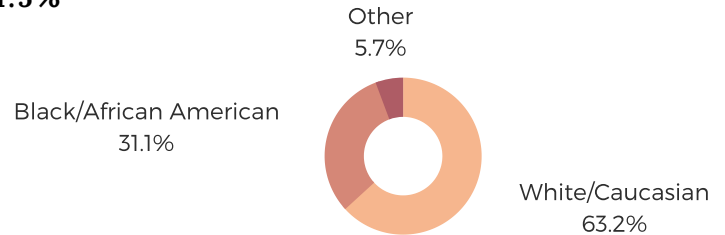

DISTRICT FORTY

NEWBERRY COUNTY

south carolina
STATE LIBRARY

POPULATION & HOUSEHOLDS

POPULATION: 38,194 TOTAL HOUSEHOLDS: 14,810

MALE: 48.5%

FEMALE: 51.5%

EDUCATION & ATTAINMENT

POPULATION 3 YRS AND OVER ENROLLED: 8,671
NURSERY/PRESCHOOL: 424
KINDERGARTEN: 491
ELEMENTARY/MIDDLE: 3,523
HIGH SCHOOL: 2,023
COLLEGE/GRADUATE: 2,210

EMPLOYMENT & INCOME

POPULATION 16 YEARS AND OLDER: 30,829