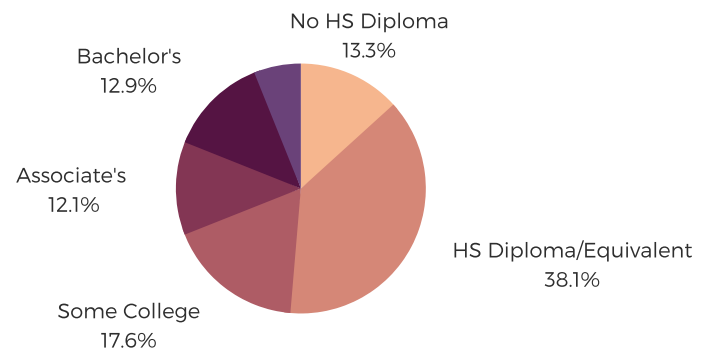

DISTRICT FORTY

NEWBERRY COUNTY

south carolina
STATE LIBRARY

POPULATION & HOUSEHOLDS

POPULATION: 38,194 TOTAL HOUSEHOLDS: 14,810

MALE: 48.5%

FEMALE: 51.5%

EDUCATION & ATTAINMENT

POPULATION 3 YRS AND OVER ENROLLED: 8,671
NURSERY/PRESCHOOL: 424
KINDERGARTEN: 491
ELEMENTARY/MIDDLE: 3,523
HIGH SCHOOL: 2,023
COLLEGE/GRADUATE: 2,210

EMPLOYMENT & INCOME

POPULATION 16 YEARS AND OLDER: 30,829