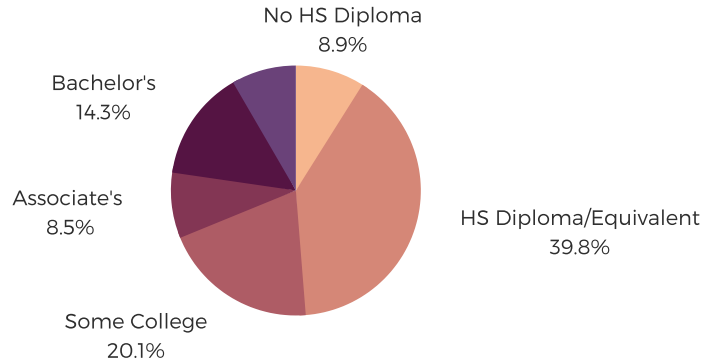

DISTRICT FORTY ONE

CHESTER, FAIRFIELD, &
RICHLAND COUNTIES

POPULATION & HOUSEHOLDS

POPULATION: 36,810 TOTAL HOUSEHOLDS: 14,334

MALE: 46.7%
FEMALE: 53.3%

EDUCATION & ATTAINMENT

POPULATION 3 YRS AND
OVER ENROLLED: 7,663
NURSERY/PRESCHOOL: 182
KINDERGARTEN: 642
ELEMENTARY/MIDDLE: 3,405
HIGH SCHOOL: 2,008
COLLEGE/GRADUATE: 1,426

EMPLOYMENT & INCOME

POPULATION 16 YEARS AND OLDER: 29,943
EMPLOYED: 49.3% | UNEMPLOYMENT RATE: 8.8%