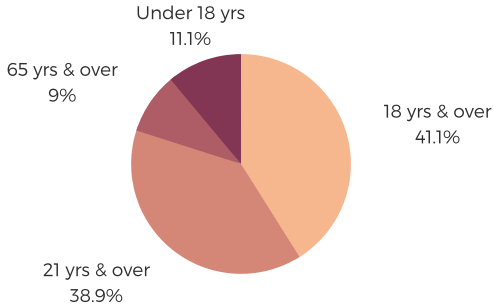

DISTRICT FORTY ONE

CHESTER, FAIRFIELD, &
RICHLAND COUNTIES

POPULATION & HOUSEHOLDS

POPULATION: 36,810 TOTAL HOUSEHOLDS: 14,334

MALE: 46.7%
FEMALE: 53.3%

EDUCATION & ATTAINMENT

POPULATION 3 YRS AND
OVER ENROLLED: 7,663
NURSERY/PRESCHOOL: 182
KINDERGARTEN: 642
ELEMENTARY/MIDDLE: 3,405
HIGH SCHOOL: 2,008
COLLEGE/GRADUATE: 1,426

EMPLOYMENT & INCOME

POPULATION 16 YEARS AND OLDER: 29,943
EMPLOYED: 49.3% | UNEMPLOYMENT RATE: 8.8%