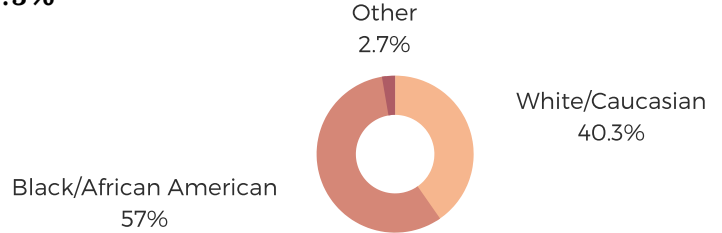

DISTRICT FORTY ONE

CHESTER, FAIRFIELD, &
RICHLAND COUNTIES

POPULATION & HOUSEHOLDS

POPULATION: 36,810 TOTAL HOUSEHOLDS: 14,334

MALE: 46.7%
FEMALE: 53.3%

EDUCATION & ATTAINMENT

POPULATION 3 YRS AND
OVER ENROLLED: 7,663
NURSERY/PRESCHOOL: 182
KINDERGARTEN: 642
ELEMENTARY/MIDDLE: 3,405
HIGH SCHOOL: 2,008
COLLEGE/GRADUATE: 1,426

EMPLOYMENT & INCOME

POPULATION 16 YEARS AND OLDER: 29,943
EMPLOYED: 49.3% | UNEMPLOYMENT RATE: 8.8%