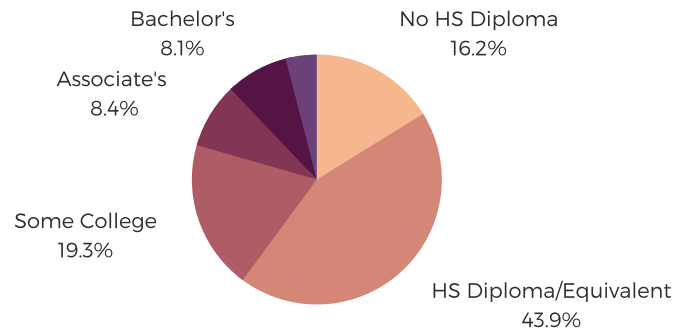

DISTRICT FIFTY THREE

CHESTERFIELD &
LANCASTER COUNTIES

POPULATION & HOUSEHOLDS

POPULATION: 36,164 TOTAL HOUSEHOLDS: 14,250

MALE: 48.3%
FEMALE: 51.7%

EDUCATION & ATTAINMENT

POPULATION 3 YRS AND
OVER ENROLLED: 7,774
NURSERY/PRESCHOOL: 253
KINDERGARTEN: 445
ELEMENTARY/MIDDLE: 3,443
HIGH SCHOOL: 2,389
COLLEGE/GRADUATE: 1,244

EMPLOYMENT & INCOME

POPULATION 16 YEARS AND OLDER: 29,282
EMPLOYED: 52.7% UNEMPLOYMENT RATE: 9.4%