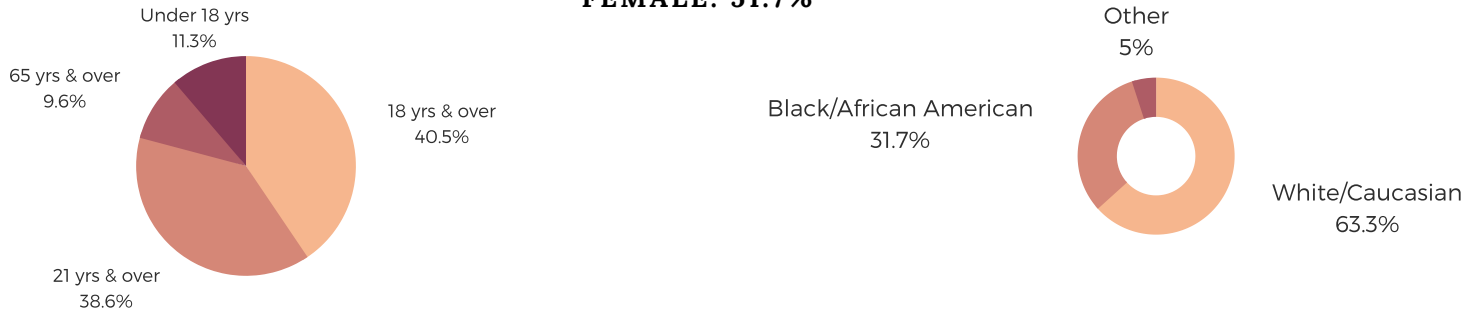

DISTRICT FIFTY THREE

CHESTERFIELD &
LANCASTER COUNTIES

POPULATION & HOUSEHOLDS

POPULATION: 36,164 TOTAL HOUSEHOLDS: 14,250

MALE: 48.3%
FEMALE: 51.7%

EDUCATION & ATTAINMENT

POPULATION 3 YRS AND
OVER ENROLLED: 7,774
NURSERY/PRESCHOOL: 253
KINDERGARTEN: 445
ELEMENTARY/MIDDLE: 3,443
HIGH SCHOOL: 2,389
COLLEGE/GRADUATE: 1,244

EMPLOYMENT & INCOME

POPULATION 16 YEARS AND OLDER: 29,282
EMPLOYED: 52.7% UNEMPLOYMENT RATE: 9.4%