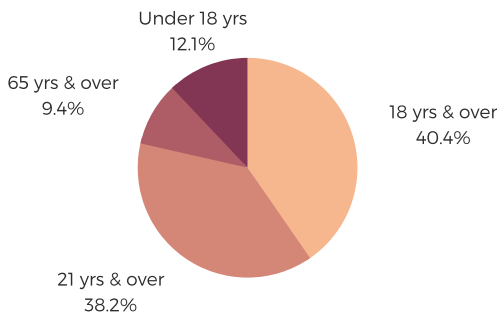

DISTRICT SIXTY TWO

DARLINGTON & FLORENCE
COUNTIES

south carolina
STATE LIBRARY

POPULATION & HOUSEHOLDS

POPULATION: 38,540 TOTAL HOUSEHOLDS: 14,858

MALE: 47.2%
FEMALE: 52.8%

EDUCATION & ATTAINMENT

POPULATION 3 YRS AND
OVER ENROLLED: 8,828
NURSERY/PRESCHOOL: 213
KINDERGARTEN: 946
ELEMENTARY/MIDDLE: 3,580
HIGH SCHOOL: 2,208
COLLEGE/GRADUATE: 1,881

EMPLOYMENT & INCOME

POPULATION 16 YEARS AND OLDER: 30,868
EMPLOYED: 48.9% | UNEMPLOYMENT RATE: 10.7%