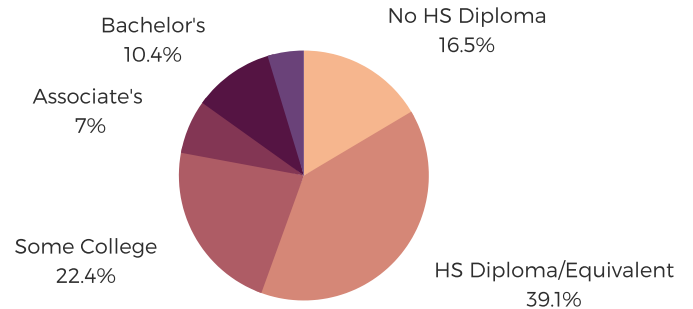

DISTRICT SIXTY TWO

DARLINGTON & FLORENCE
COUNTIES

south carolina
STATE LIBRARY

POPULATION & HOUSEHOLDS

POPULATION: 38,540 TOTAL HOUSEHOLDS: 14,858

MALE: 47.2%
FEMALE: 52.8%

EDUCATION & ATTAINMENT

POPULATION 3 YRS AND
OVER ENROLLED: 8,828
NURSERY/PRESCHOOL: 213
KINDERGARTEN: 946
ELEMENTARY/MIDDLE: 3,580
HIGH SCHOOL: 2,208
COLLEGE/GRADUATE: 1,881

EMPLOYMENT & INCOME

POPULATION 16 YEARS AND OLDER: 30,868
EMPLOYED: 48.9% | UNEMPLOYMENT RATE: 10.7%