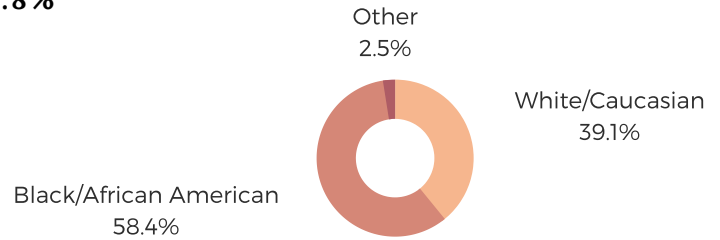

DISTRICT SIXTY TWO

DARLINGTON & FLORENCE
COUNTIES

south carolina
STATE LIBRARY

POPULATION & HOUSEHOLDS

POPULATION: 38,540 TOTAL HOUSEHOLDS: 14,858

MALE: 47.2%
FEMALE: 52.8%

EDUCATION & ATTAINMENT

POPULATION 3 YRS AND
OVER ENROLLED: 8,828
NURSERY/PRESCHOOL: 213
KINDERGARTEN: 946
ELEMENTARY/MIDDLE: 3,580
HIGH SCHOOL: 2,208
COLLEGE/GRADUATE: 1,881

EMPLOYMENT & INCOME

POPULATION 16 YEARS AND OLDER: 30,868
EMPLOYED: 48.9% | UNEMPLOYMENT RATE: 10.7%