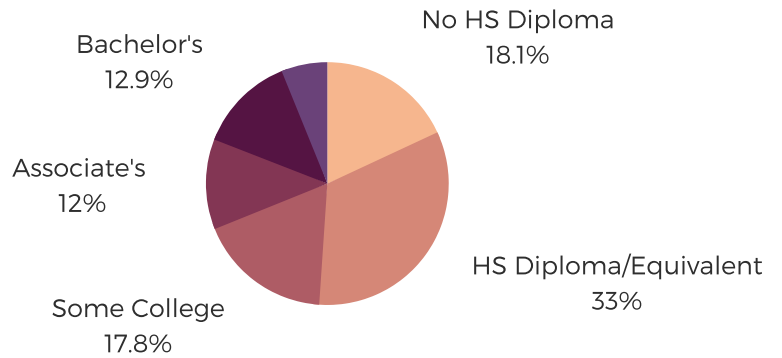

## POPULATION & HOUSEHOLDS

POPULATION: 97,026 | TOTAL HOUSEHOLDS: 36,443

**MALE: 47,025 (48.5%)**  
**FEMALE: 50,001 (51.5%)**

## EDUCATION & ATTAINMENT

**POPULATION 3 YRS AND  
OVER ENROLLED: 22,659**

**NURSERY/PRESCHOOL: 878**  
**KINDERGARTEN: 1,428**  
**ELEMENTARY/MIDDLE: 9,768**  
**HIGH SCHOOL: 4,612**  
**COLLEGE/GRADUATE: 5,973**

## EMPLOYMENT & INCOME

POPULATION 16 YEARS AND OLDER: 77,702

EMPLOYED: 51.2% | UNEMPLOYMENT RATE: 7.1%