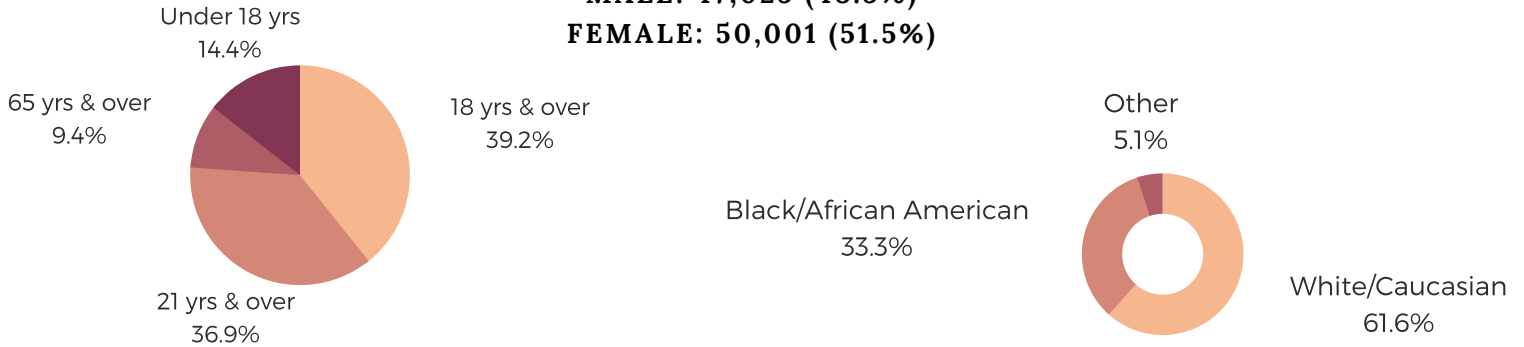

# DISTRICT TEN

ABBEVILLE, GREENWOOD,  
MCCORMICK & SALUDA  
COUNTIES

## POPULATION & HOUSEHOLDS

POPULATION: 97,026 | TOTAL HOUSEHOLDS: 36,443

**MALE: 47,025 (48.5%)**  
**FEMALE: 50,001 (51.5%)**

## EMPLOYMENT & INCOME

POPULATION 16 YEARS AND OLDER: 77,702

EMPLOYED: 51.2% | UNEMPLOYMENT RATE: 7.1%