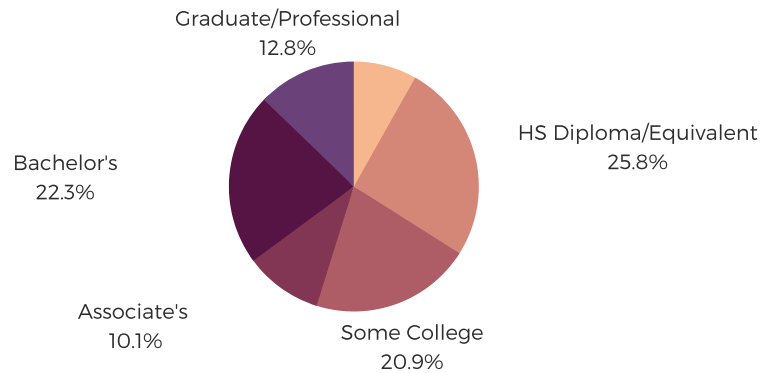

DISTRICT SIX

GREENVILLE COUNTY

south carolina
STATE LIBRARY

POPULATION & HOUSEHOLDS

POPULATION: 106,937 | TOTAL HOUSEHOLDS: 41,091

MALE: 47.8%
FEMALE: 52.2%

Black/African American
11.2%

White/Caucasian
79.3%

EDUCATION & ATTAINMENT

**POPULATION 3 YRS AND
OVER ENROLLED: 26,740**

NURSERY/PRESCHOOL: 991
KINDERGARTEN: 1,226
ELEMENTARY/MIDDLE: 10,099
HIGH SCHOOL: 5,111
COLLEGE/GRADUATE: 9,313

EMPLOYMENT & INCOME

POPULATION 16 YEARS AND OLDER: 87,012