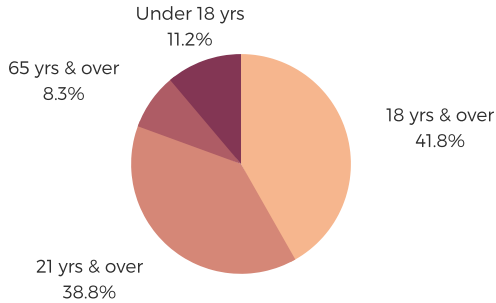

DISTRICT SIX

GREENVILLE COUNTY

south carolina
STATE LIBRARY

POPULATION & HOUSEHOLDS

POPULATION: 106,937 | TOTAL HOUSEHOLDS: 41,091

MALE: 47.8%
FEMALE: 52.2%

Black/African American
11.2%

White/Caucasian
79.3%

EDUCATION & ATTAINMENT

**POPULATION 3 YRS AND
OVER ENROLLED: 26,740**

NURSERY/PRESCHOOL: 991
KINDERGARTEN: 1,226
ELEMENTARY/MIDDLE: 10,099
HIGH SCHOOL: 5,111
COLLEGE/GRADUATE: 9,313

EMPLOYMENT & INCOME

POPULATION 16 YEARS AND OLDER: 87,012