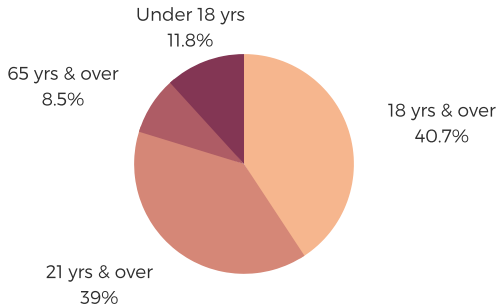

DISTRICT EIGHT

GREENVILLE COUNTY

south carolina
STATE LIBRARY

POPULATION & HOUSEHOLDS

POPULATION: 116,207 | TOTAL HOUSEHOLDS: 46,587

MALE: 48.0%
FEMALE: 52.0%

Black/African American
15.2%

White/Caucasian
77.2%

EDUCATION & ATTAINMENT

**POPULATION 3 YRS AND
OVER ENROLLED: 27,167**

NURSERY/PRESCHOOL: 1,862
KINDERGARTEN: 1,705
ELEMENTARY/MIDDLE: 11,856
HIGH SCHOOL: 5,669
COLLEGE/GRADUATE: 6,075

EMPLOYMENT & INCOME

POPULATION 16 YEARS AND OLDER: 93,029

EMPLOYED: 65.2% | UNEMPLOYMENT RATE: 3.8%