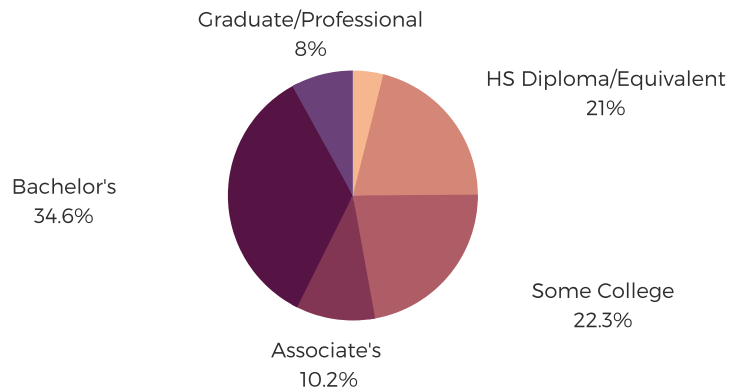

DISTRICT EIGHT

GREENVILLE COUNTY

south carolina
STATE LIBRARY

POPULATION & HOUSEHOLDS

POPULATION: 116,207 | TOTAL HOUSEHOLDS: 46,587

MALE: 48.0%
FEMALE: 52.0%

Black/African American
15.2%

White/Caucasian
77.2%

EDUCATION & ATTAINMENT

**POPULATION 3 YRS AND
OVER ENROLLED: 27,167**

NURSERY/PRESCHOOL: 1,862
KINDERGARTEN: 1,705
ELEMENTARY/MIDDLE: 11,856
HIGH SCHOOL: 5,669
COLLEGE/GRADUATE: 6,075

EMPLOYMENT & INCOME

POPULATION 16 YEARS AND OLDER: 93,029

EMPLOYED: 65.2% | UNEMPLOYMENT RATE: 3.8%