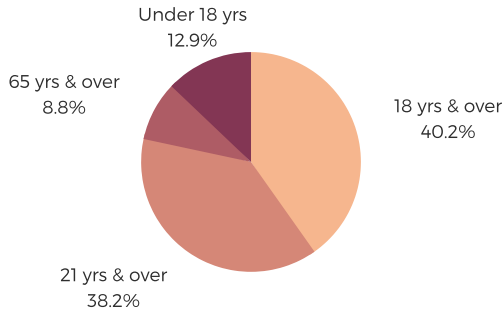

## POPULATION & HOUSEHOLDS

POPULATION: 104,818 | TOTAL HOUSEHOLDS: 39,231

MALE: 48.9%

FEMALE: 51.1%

Black/African American  
20.8%

White/Caucasian  
73.6%

## EMPLOYMENT & INCOME

POPULATION 16 YEARS AND OLDER: 83,593

EMPLOYED: 56.4% | UNEMPLOYMENT RATE: 5.5%