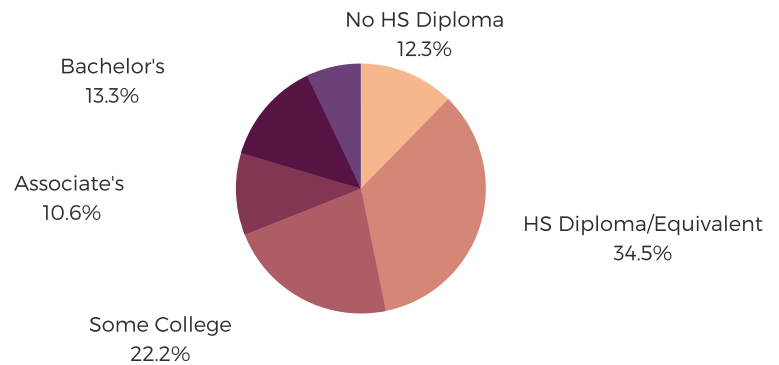

## POPULATION & HOUSEHOLDS

POPULATION: 104,818 | TOTAL HOUSEHOLDS: 39,231

MALE: 48.9%

FEMALE: 51.1%

Black/African American  
20.8%

White/Caucasian  
73.6%

## EDUCATION & ATTAINMENT

POPULATION 3 YRS AND  
OVER ENROLLED: 24,069

NURSERY/PRESCHOOL: 916

KINDERGARTEN: 1,819

ELEMENTARY/MIDDLE: 11,189

HIGH SCHOOL: 4,975

COLLEGE/GRADUATE: 5,170

## EMPLOYMENT & INCOME

POPULATION 16 YEARS AND OLDER: 83,593

EMPLOYED: 56.4% | UNEMPLOYMENT RATE: 5.5%