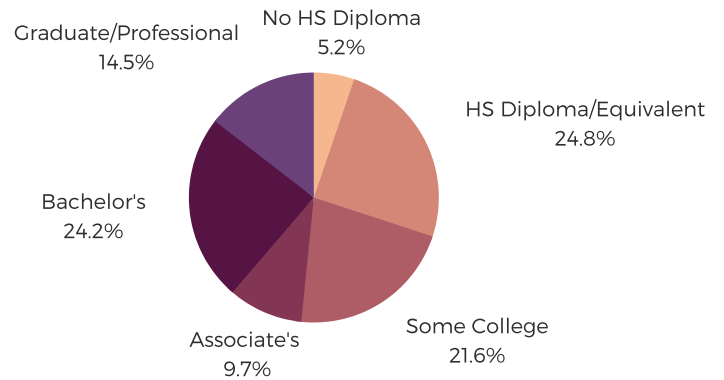

DISTRICT SIXTY THREE

FLORENCE COUNTY

south carolina
STATE LIBRARY

POPULATION & HOUSEHOLDS

POPULATION: 38,888 TOTAL HOUSEHOLDS: 16,622

MALE: 46.7%

FEMALE: 53.3%

EDUCATION & ATTAINMENT

POPULATION 3 YRS AND OVER ENROLLED: 9,384
NURSERY/PRESCHOOL: 515
KINDERGARTEN: 742
ELEMENTARY/MIDDLE: 3,614
HIGH SCHOOL: 2,160
COLLEGE/GRADUATE: 2,353

EMPLOYMENT & INCOME

POPULATION 16 YEARS AND OLDER: 31,212