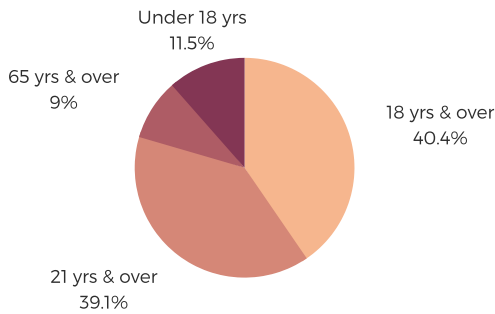

DISTRICT SIXTY THREE

FLORENCE COUNTY

south carolina
STATE LIBRARY

POPULATION & HOUSEHOLDS

POPULATION: 38,888 TOTAL HOUSEHOLDS: 16,622

MALE: 46.7%

FEMALE: 53.3%

EDUCATION & ATTAINMENT

POPULATION 3 YRS AND OVER ENROLLED: 9,384
NURSERY/PRESCHOOL: 515
KINDERGARTEN: 742
ELEMENTARY/MIDDLE: 3,614
HIGH SCHOOL: 2,160
COLLEGE/GRADUATE: 2,353

EMPLOYMENT & INCOME

POPULATION 16 YEARS AND OLDER: 31,212