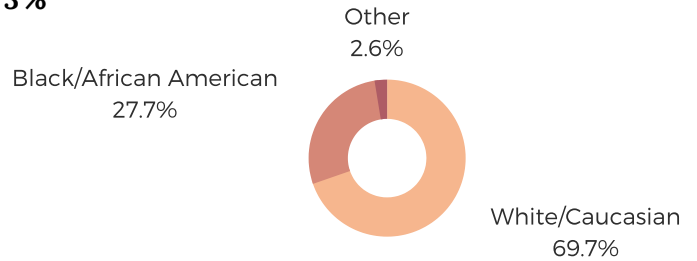

DISTRICT SIXTY THREE

FLORENCE COUNTY

south carolina
STATE LIBRARY

POPULATION & HOUSEHOLDS

POPULATION: 38,888 TOTAL HOUSEHOLDS: 16,622

MALE: 46.7%

FEMALE: 53.3%

EDUCATION & ATTAINMENT

POPULATION 3 YRS AND OVER ENROLLED: 9,384
NURSERY/PRESCHOOL: 515
KINDERGARTEN: 742
ELEMENTARY/MIDDLE: 3,614
HIGH SCHOOL: 2,160
COLLEGE/GRADUATE: 2,353

EMPLOYMENT & INCOME

POPULATION 16 YEARS AND OLDER: 31,212