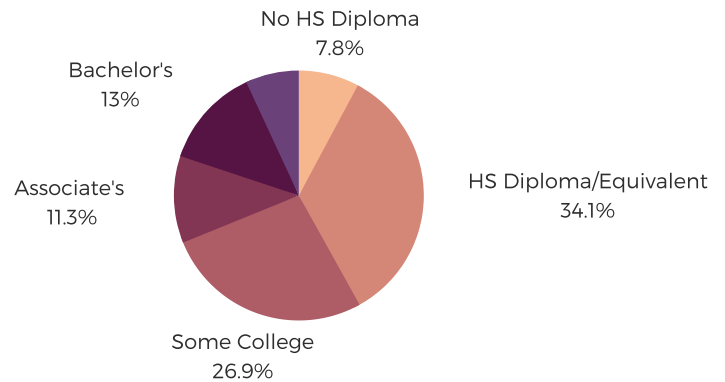

DISTRICT SEVENTY

RICHLAND & SUMTER
COUNTIES

POPULATION & HOUSEHOLDS

POPULATION: 36,935 TOTAL HOUSEHOLDS: 14,015

MALE: 49.2%
FEMALE: 50.8%

EDUCATION & ATTAINMENT

POPULATION 3 YRS AND OVER ENROLLED: 9,327
NURSERY/PRESCHOOL: 442
KINDERGARTEN: 480
ELEMENTARY/MIDDLE: 3,810
HIGH SCHOOL: 1,964
COLLEGE/GRADUATE: 2,631

EMPLOYMENT & INCOME

POPULATION 16 YEARS AND OLDER: 29,588
EMPLOYED: 55.0% | UNEMPLOYMENT RATE: 7.8%