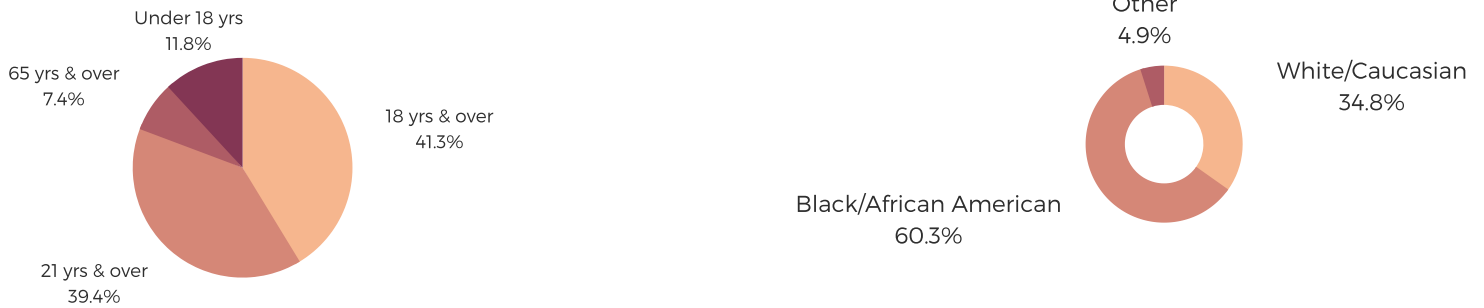

DISTRICT SEVENTY

RICHLAND & SUMTER
COUNTIES

POPULATION & HOUSEHOLDS

POPULATION: 36,935 TOTAL HOUSEHOLDS: 14,015

MALE: 49.2%
FEMALE: 50.8%

EDUCATION & ATTAINMENT

POPULATION 3 YRS AND OVER ENROLLED: 9,327
NURSERY/PRESCHOOL: 442
KINDERGARTEN: 480
ELEMENTARY/MIDDLE: 3,810
HIGH SCHOOL: 1,964
COLLEGE/GRADUATE: 2,631

EMPLOYMENT & INCOME

POPULATION 16 YEARS AND OLDER: 29,588
EMPLOYED: 55.0% | UNEMPLOYMENT RATE: 7.8%