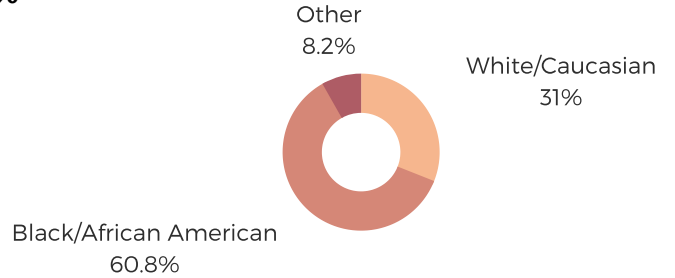

DISTRICT SEVENTY SEVEN

RICHLAND COUNTY

south carolina
STATE LIBRARY

POPULATION & HOUSEHOLDS

POPULATION: 48,058 TOTAL HOUSEHOLDS: 16,668

MALE: 48.2%
FEMALE: 51.8%

EDUCATION & ATTAINMENT

POPULATION 3 YRS AND OVER ENROLLED: 13,588
NURSERY/PRESCHOOL: 590
KINDERGARTEN: 863
ELEMENTARY/MIDDLE: 5,273
HIGH SCHOOL: 3,363
COLLEGE/GRADUATE: 3,499

EMPLOYMENT & INCOME

POPULATION 16 YEARS AND OLDER: 7,204

EMPLOYED: 62.3% UNEMPLOYMENT RATE: 6.2%