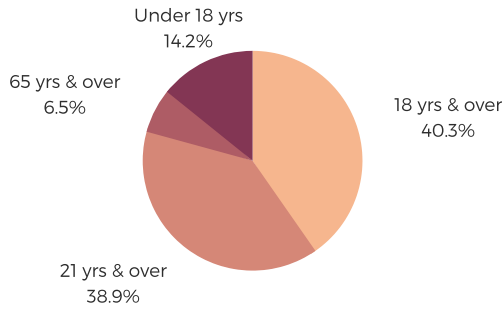

DISTRICT SEVENTY SEVEN

RICHLAND COUNTY

south carolina
STATE LIBRARY

POPULATION & HOUSEHOLDS

POPULATION: 48,058 TOTAL HOUSEHOLDS: 16,668

MALE: 48.2%
FEMALE: 51.8%

EDUCATION & ATTAINMENT

POPULATION 3 YRS AND OVER ENROLLED: 13,588
NURSERY/PRESCHOOL: 590
KINDERGARTEN: 863
ELEMENTARY/MIDDLE: 5,273
HIGH SCHOOL: 3,363
COLLEGE/GRADUATE: 3,499

EMPLOYMENT & INCOME

POPULATION 16 YEARS AND OLDER: 7,204

EMPLOYED: 62.3% UNEMPLOYMENT RATE: 6.2%