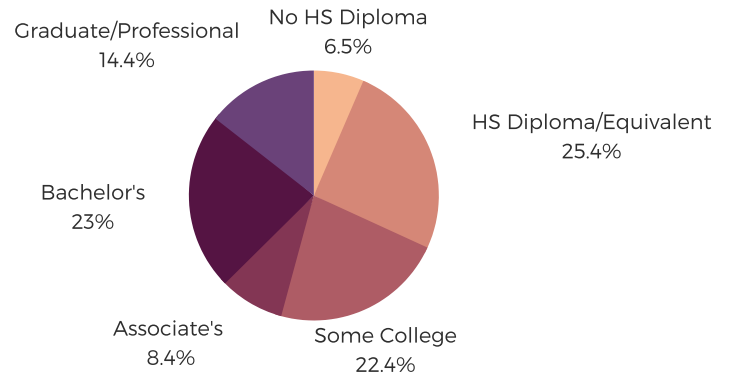

DISTRICT SEVENTY SEVEN

RICHLAND COUNTY

south carolina
STATE LIBRARY

POPULATION & HOUSEHOLDS

POPULATION: 48,058 TOTAL HOUSEHOLDS: 16,668

MALE: 48.2%
FEMALE: 51.8%

EDUCATION & ATTAINMENT

POPULATION 3 YRS AND OVER ENROLLED: 13,588
NURSERY/PRESCHOOL: 590
KINDERGARTEN: 863
ELEMENTARY/MIDDLE: 5,273
HIGH SCHOOL: 3,363
COLLEGE/GRADUATE: 3,499

EMPLOYMENT & INCOME

POPULATION 16 YEARS AND OLDER: 7,204

EMPLOYED: 62.3% UNEMPLOYMENT RATE: 6.2%