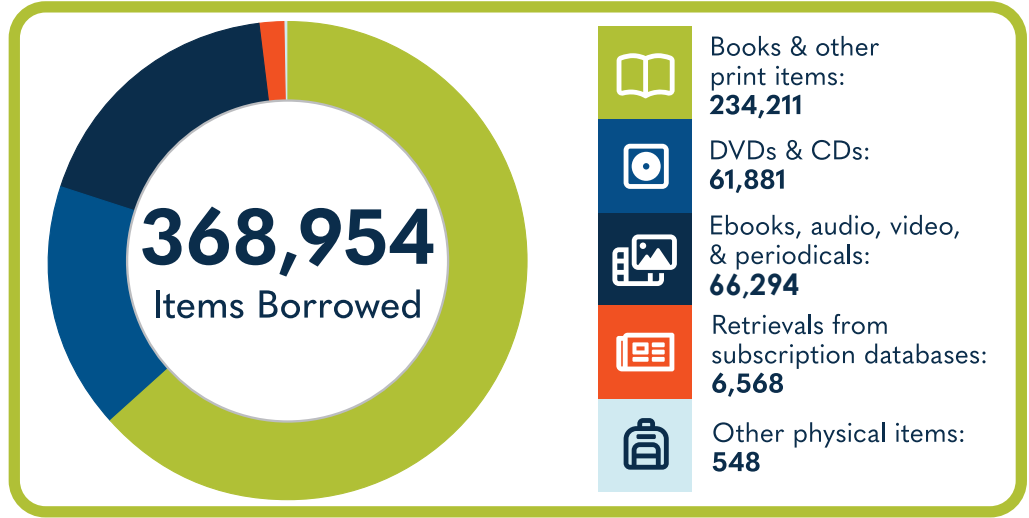

## at a Glance

Population of Service Area:  
**228,365**

The ABBE Regional Library System has **13 locations:**

- Aiken
- Bamberg
- Barnwell
- Blackville
- Denmark
- Edgefield
- Jackson
- Midland Valley (Warrenville)
- Nancy Carson (North Augusta)
- New Ellenton
- Nancy Bonnette (Wagener)
- Mobley (Johnston)
- Williston

**206,365**  
Library Visits

Total Hours Open (Systemwide)  
**20,326**

**45,000**  
Total Wi-Fi Sessions

**17.4%** of households in this service area do not have Internet access.

**34,154**  
Total Library Cardholders

**27,441**  
Reference Question Answered

**730**  
Total Programs

**21,144**  
Total Attendees

**537**  
Children's programs (ages 0-11)

**109**  
Young Adult programs (ages 12-18)

**125,069**  
Children's/Young Adult items checked out