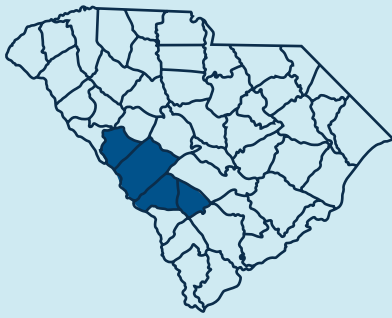

# ABBE REGIONAL LIBRARY SYSTEM

## at a Glance

Population of Service Area:  
**228,365**

The ABBE Regional Library System has **13 locations:**

- Aiken
- Bamberg
- Barnwell
- Blackville
- Denmark
- Edgefield
- Jackson
- Midland Valley (Warrenville)
- Nancy Carson (North Augusta)
- New Ellenton
- Nancy Bonnette (Wagener)
- Mobley (Johnston)
- Williston