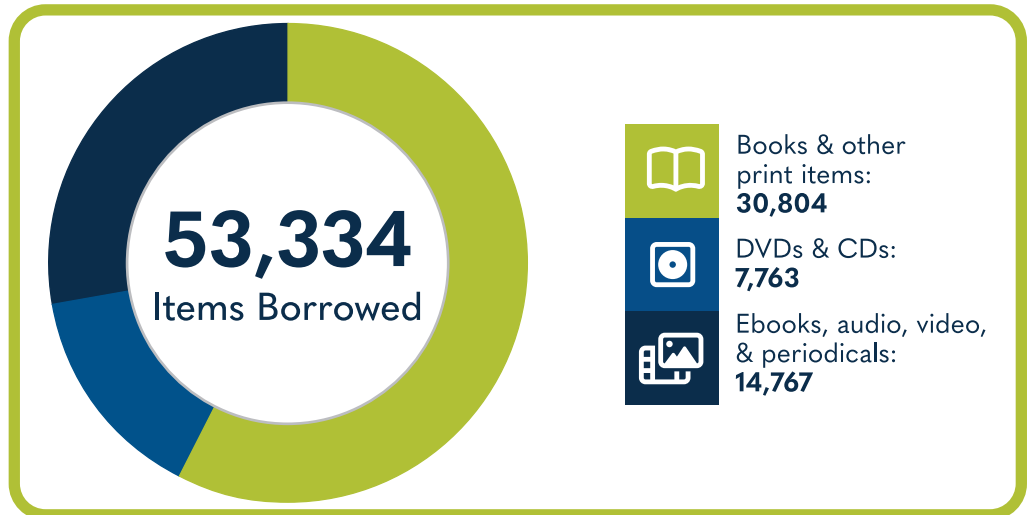

20,600
Library Visits

Total Hours Open (Systemwide)
2,063

19,014
Total Library Cardholders

10,800
Reference Question Answered

38,000
Total Wi-Fi Sessions

25.6% of households in this service area do not have Internet access.

78
Total Programs

443
Total Attendees

49
Children's programs (ages 0-11)

Bookmobile

5
Young Adult programs (ages 12-18)

15,186
Children's/Young Adult items checked out

Data gathered by the South Carolina State Library from the 2022 Public Libraries Survey, the 2020 Decennial Census, and the 2019 ACS 5 Year Estimates Subject Tables. For more information and to view other Public Library Surveys, visit guides.statelibrary.sc.gov/sc-public-library-statistics.