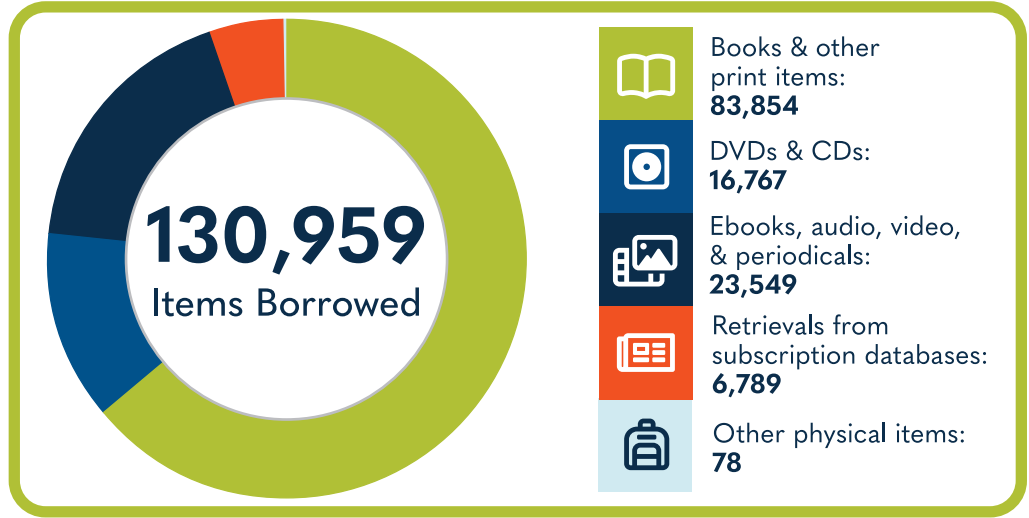

CHAPIN MEMORIAL LIBRARY SYSTEM

at a Glance

Population of Service Area:
35,682

The Chapin Memorial Library is a public library operated by the City of Myrtle Beach.

71,882
Library Visits

Total Hours Open (Systemwide)
2,648

23,196
Total Wi-Fi Sessions

#% of households in this service area do not have Internet access.

20,496
Total Library Cardholders

13,907
Reference Question Answered

372
Total Programs

4,557
Total Attendees

160
Children's programs (ages 0-11)

37
Young Adult programs (ages 12-18)

41,393
Children's/Young Adult items checked out

Data gathered by the South Carolina State Library from the 2022 Public Libraries Survey, the 2020 Decennial Census, and the 2019 ACS 5 Year Estimates Subject Tables. For more information and to view other Public Library Surveys, visit guides.statelibrary.sc.gov/sc-public-library-statistics.