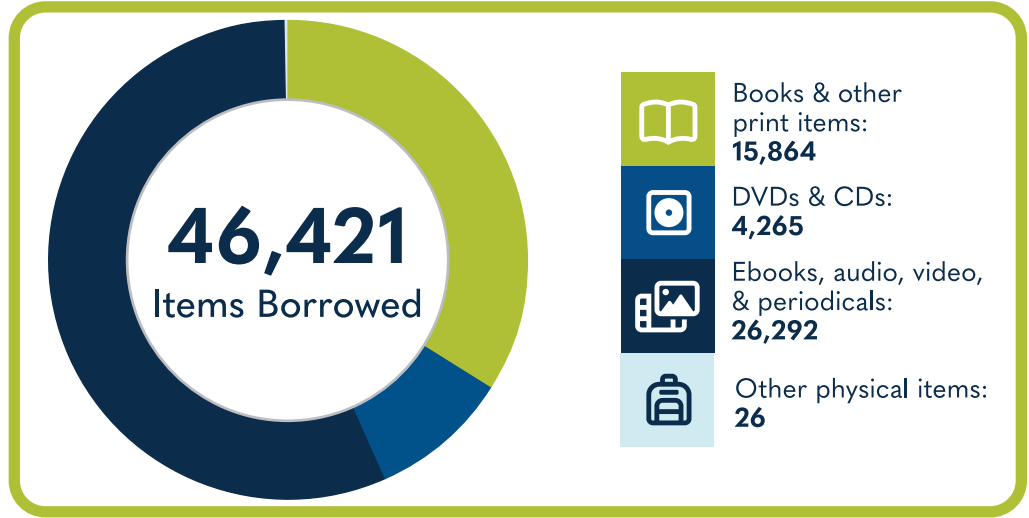

## LIBRARY SYSTEM

at a Glance

Population of Service Area:  
**31,144**

The Clarendon County Library System has **one location** in Manning, SC.

**25,608**  
Library Visits

Total Hours Open (Systemwide)  
**2,708**

**10,612**  
Total Library Cardholders

**3,271**  
Reference Question Answered

**2,936**  
Total Wi-Fi Sessions

**21.5%** of households in this service area do not have Internet access.

**51**  
Total Programs

**1,255**  
Total Attendees

**16**  
Children's programs (ages 0-11)

**2**  
Young Adult programs (ages 12-18)

**8,071**  
Children's/Young Adult items checked out

Data gathered by the South Carolina State Library from the 2022 Public Libraries Survey, the 2020 Decennial Census, and the 2019 ACS 5 Year Estimates Subject Tables. For more information and to view other Public Library Surveys, visit [guides.statelibrary.sc.gov/sc-public-library-statistics](https://guides.statelibrary.sc.gov/sc-public-library-statistics).