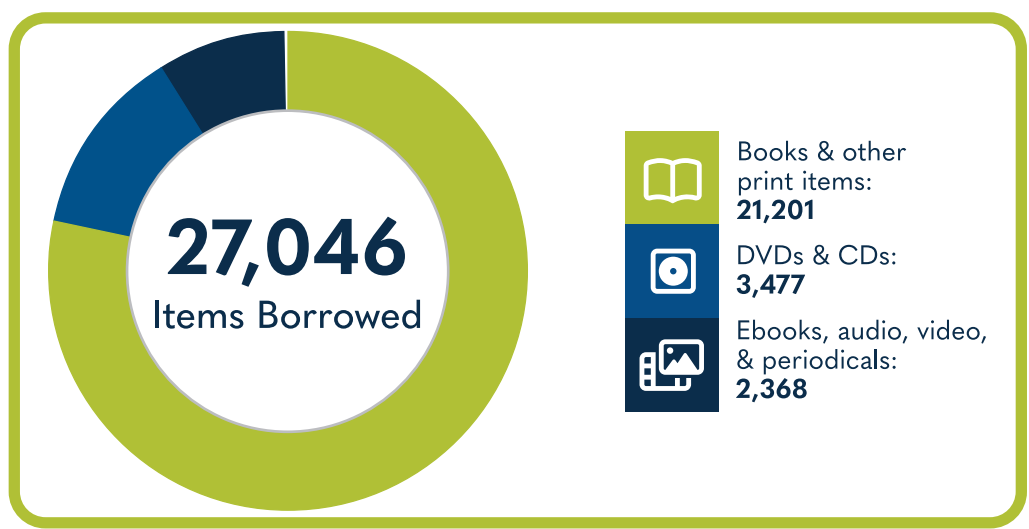

## LIBRARY SYSTEM

at a Glance

Population of Service Area:  
**20,948**

The Fairfield County Library System has **one location** located in Winnsboro, SC.

**57,972**  
Library Visits

Total Hours Open (Systemwide)  
**2,950**

**4,659**  
Total Wi-Fi Sessions

**26.2%** of households in this service area **do not** have Internet access.

**10,325**  
Total Library Cardholders

**585**  
Reference Question Answered

**19**  
Total Programs

**316**  
Total Attendees

**5**  
Children's programs (ages 0-11)

**Bookmobile**

**10,500**  
Children's/Young Adult items checked out

Data gathered by the South Carolina State Library from the 2022 Public Libraries Survey, the 2020 Decennial Census, and the 2019 ACS 5 Year Estimates Subject Tables. For more information and to view other Public Library Surveys, visit [guides.statelibrary.sc.gov/sc-public-library-statistics](https://guides.statelibrary.sc.gov/sc-public-library-statistics).