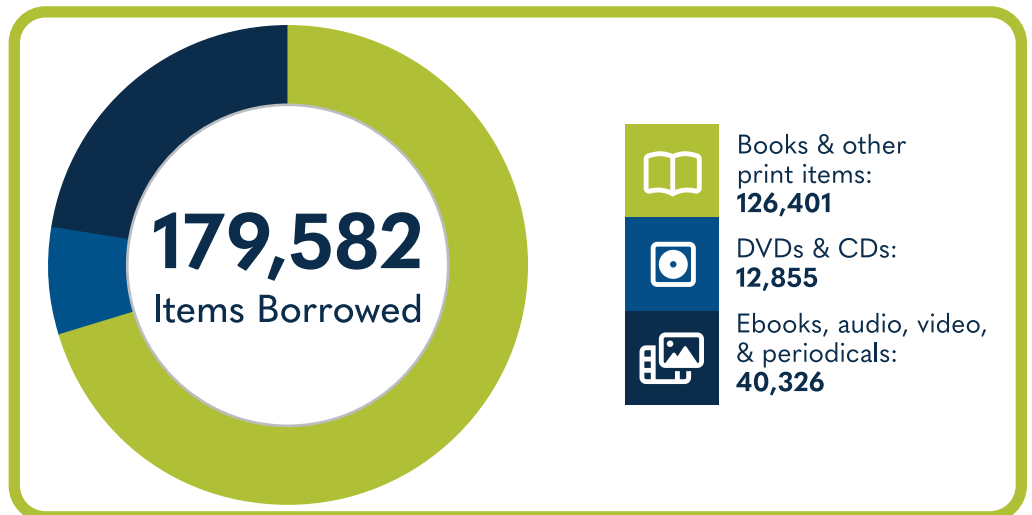

Pamplico

Timmonsville

Florence

154,359
Library Visits

Total Hours Open (Systemwide)
15,548

71,175
Total Wi-Fi Sessions

23.6% of households in this service area do not have Internet access.

55,377
Total Library Cardholders

37,058
Reference Question Answered

2,015
Total Programs

37,875
Total Attendees

1,365
Children's programs (ages 0-11)

507
Young Adult programs (ages 12-18)

75,169
Children's/Young Adult items checked out

Data gathered by the South Carolina State Library from the 2022 Public Libraries Survey, the 2020 Decennial Census, and the 2019 ACS 5 Year Estimates Subject Tables. For more information and to view other Public Library Surveys, visit guides.statelibrary.sc.gov/sc-public-library-statistics.