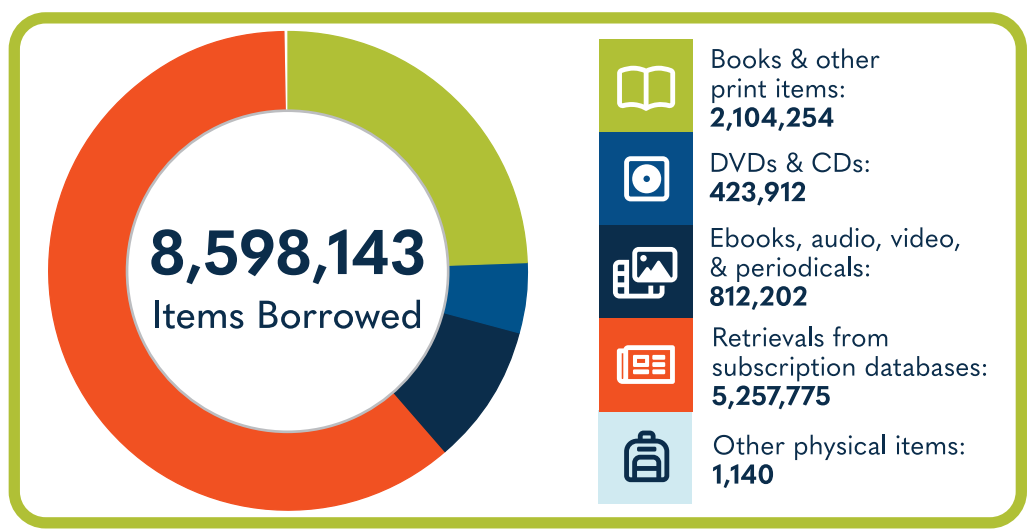

## LIBRARY SYSTEM

at a Glance

Population of Service Area:  
**525,534**

**1,003,533**  
Library Visits

Total Hours Open (Systemwide)  
**40,348**

**853,890**  
Total Wi-Fi Sessions

**11.3%** of households in this service area do not have Internet access.

**231,195**  
Total Library Cardholders

**77,779**  
Reference Question Answered

The Greenville County Library System has **12 locations:**

- Anderson Road (Greenville)
- Augusta Road (Greenville)
- Berea (Greenville)
- Fountain Inn
- Greer
- Mauldin (Greenville)
- Pelham Road (Greenville)
- Simpsonville
- Taylors
- Travelers Rest
- Hughes (Greenville)
- Five Forks (Simpsonville)

**1,287**  
Total Programs

**49,368**  
Total Attendees

**1,003**  
Children's programs (ages 0-11)

**44**  
Young Adult programs (ages 12-18)

**1,442,531**  
Children's/Young Adult items checked out

Data gathered by the South Carolina State Library from the 2022 Public Libraries Survey, the 2020 Decennial Census, and the 2019 ACS 5 Year Estimates Subject Tables. For more information and to view other Public Library Surveys, visit [guides.statelibrary.sc.gov/sc-public-library-statistics](https://guides.statelibrary.sc.gov/sc-public-library-statistics).