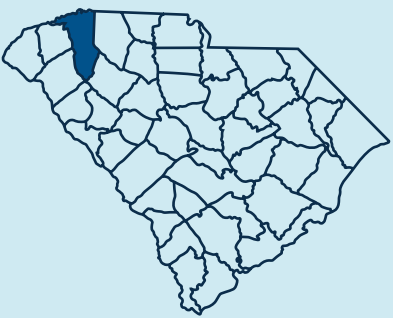

Population of Service Area:
525,534

1,003,533
Library Visits

Total Hours Open (Systemwide)
40,348

853,890
Total Wi-Fi Sessions

11.3% of households in this service area do not have Internet access.

231,195
Total Library Cardholders

77,779
Reference Question Answered

The Greenville County Library System has **12 locations:**

- Anderson Road (Greenville)
- Augusta Road (Greenville)
- Berea (Greenville)
- Fountain Inn
- Greer
- Mauldin (Greenville)
- Pelham Road (Greenville)
- Simpsonville
- Taylors
- Travelers Rest
- Hughes (Greenville)
- Five Forks (Simpsonville)