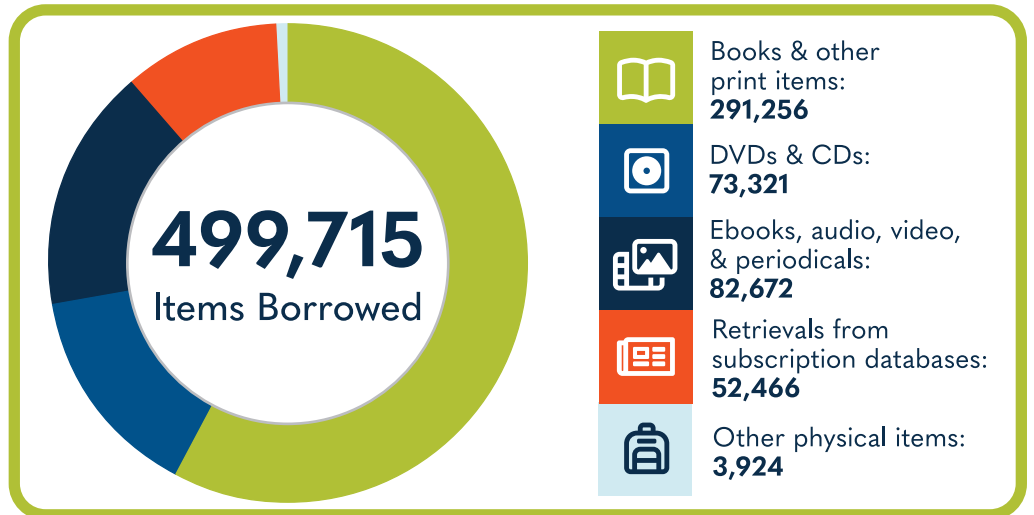

PICKENS COUNTY LIBRARY SYSTEM

at a Glance

PICKENS COUNTY LIBRARY SYSTEM

Population of Service Area:
131,404

262,151
Library Visits

Total Hours Open (Systemwide)
11,673

26,884
Total Wi-Fi Sessions

18,2% of households in this service area do not have Internet access.

102,990
Total Library Cardholders

25,972
Reference Question Answered

The Pickens County Library System has **4 locations:**

Central Clemson

Sarlin Community (Liberty)

Village (Pickens)

Pickens (Easley)

944
Total Programs

20,928
Total Attendees

474 
Children's programs (ages 0-11)

107 
Young Adult programs (ages 12-18)

169,686 
Children's/Young Adult items checked out

Data gathered by the South Carolina State Library from the 2022 Public Libraries Survey, the 2020 Decennial Census, and the 2019 ACS 5 Year Estimates Subject Tables. For more information and to view other Public Library Surveys, visit guides.statelibrary.sc.gov/sc-public-library-statistics.