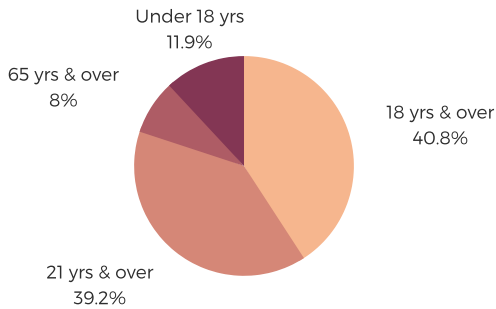

# DISTRICT TWENTY SEVEN

GREENVILLE COUNTY

south carolina  
**STATE LIBRARY**

## POPULATION & HOUSEHOLDS

POPULATION: 40,789 TOTAL HOUSEHOLDS: 15,807

**MALE: 48.1%**  
**FEMALE: 51.9%**

## EMPLOYMENT & INCOME

POPULATION 16 YEARS AND OLDER: 32,674  
EMPLOYED: 67.7% | UNEMPLOYMENT RATE: 3.1%