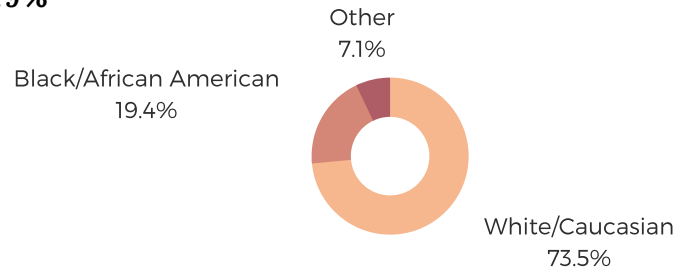

# DISTRICT TWENTY SEVEN

GREENVILLE COUNTY

south carolina  
**STATE LIBRARY**

## POPULATION & HOUSEHOLDS

POPULATION: 40,789 TOTAL HOUSEHOLDS: 15,807

**MALE: 48.1%**  
**FEMALE: 51.9%**

## EMPLOYMENT & INCOME

POPULATION 16 YEARS AND OLDER: 32,674  
EMPLOYED: 67.7% | UNEMPLOYMENT RATE: 3.1%