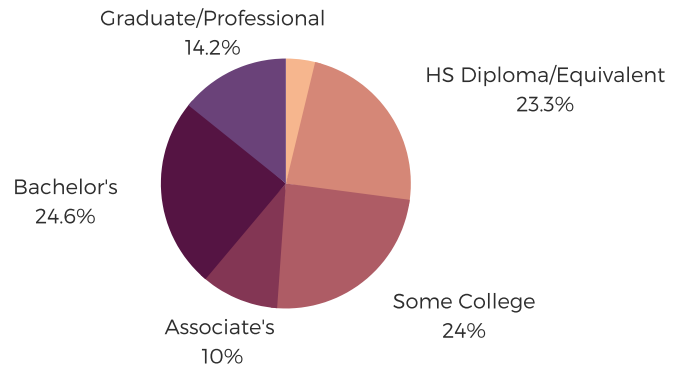

## POPULATION & HOUSEHOLDS

POPULATION: 40,789 TOTAL HOUSEHOLDS: 15,807

**MALE: 48.1%**  
**FEMALE: 51.9%**

## EDUCATION & ATTAINMENT

**POPULATION 3 YRS AND OVER ENROLLED: 9,919**  
**NURSERY/PRESCHOOL: 499**  
**KINDERGARTEN: 579**  
**ELEMENTARY/MIDDLE: 4,279**  
**HIGH SCHOOL: 1,978**  
**COLLEGE/GRADUATE: 1,984**

## EMPLOYMENT & INCOME

POPULATION 16 YEARS AND OLDER: 32,674  
EMPLOYED: 67.7% | UNEMPLOYMENT RATE: 3.1%