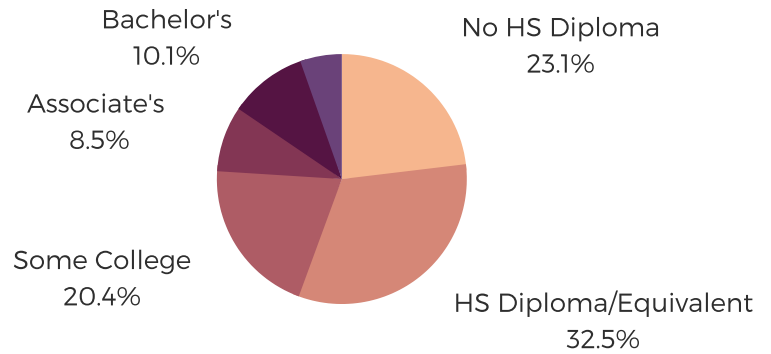

DISTRICT THIRTY THREE

SPARTANBURG COUNTY

POPULATION & HOUSEHOLDS

POPULATION: 33,008 | TOTAL HOUSEHOLDS: 12,214

MALE: 52.4%
FEMALE: 47.6 %

Under 18 yrs
11.8%

18 yrs & older
41.3%

21 yrs & older
39.3%

Black/African American
15.8%

Other
5.4%

White/Caucasian
78.8%

EDUCATION & ATTAINMENT

POPULATION 3 YRS AND OVER ENROLLED: 7,784
NURSERY/PRESCHOOL: 263
KINDERGARTEN: 423
ELEMENTARY/MIDDLE: 3,314
HIGH SCHOOL: 2,131
COLLEGE/GRADUATE: 1,653

EMPLOYMENT & INCOME

POPULATION 16 YEARS AND OLDER: 26,696

EMPLOYED: 49.5% | UNEMPLOYMENT RATE: 11.8%