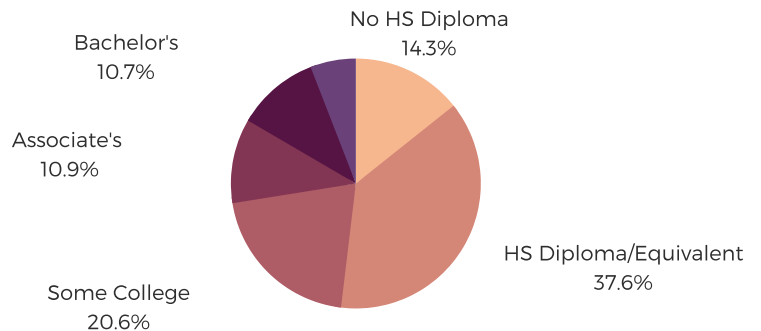

## POPULATION & HOUSEHOLDS

POPULATION: 99,604 | TOTAL HOUSEHOLDS: 39,378

MALE: 47.7%

FEMALE: 52.6%

Black/African American  
22.1%

White/Caucasian  
74.4%

## EDUCATION & ATTAINMENT

POPULATION 3 YRS AND  
OVER ENROLLED: 22,478

NURSERY/PRESCHOOL: 1,115  
KINDERGARTEN: 1,762  
ELEMENTARY/MIDDLE: 10,463  
HIGH SCHOOL: 4,776  
COLLEGE/GRADUATE: 4,362

## EMPLOYMENT & INCOME

POPULATION 16 YEARS AND OLDER: 79,170

EMPLOYED: 53.6% | UNEMPLOYMENT RATE: 6.9%