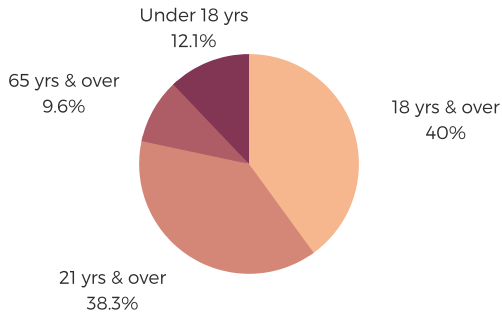

## POPULATION & HOUSEHOLDS

POPULATION: 99,604 | TOTAL HOUSEHOLDS: 39,378

MALE: 47.7%

FEMALE: 52.6%

Black/African American  
22.1%

White/Caucasian  
74.4%

## EMPLOYMENT & INCOME

POPULATION 16 YEARS AND OLDER: 79,170

EMPLOYED: 53.6% | UNEMPLOYMENT RATE: 6.9%