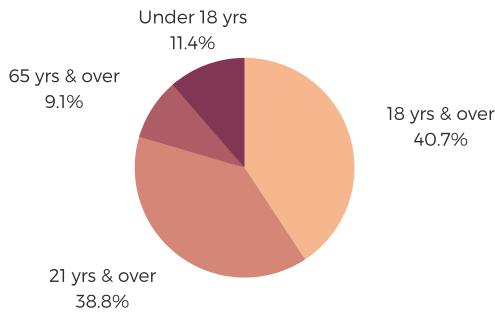

DISTRICT SIXTY FIVE

CHESTERFIELD, DARLINGTON,
KERSHAW, & LANCASTER
COUNTIES

south carolina
STATE LIBRARY

POPULATION & HOUSEHOLDS

POPULATION: 36,934 TOTAL HOUSEHOLDS: 13,507

MALE: 53.6%

FEMALE: 46.4%

EDUCATION & ATTAINMENT

POPULATION 3 YRS AND
OVER ENROLLED: 8,182
NURSERY/PRESCHOOL: 389
KINDERGARTEN: 411
ELEMENTARY/MIDDLE: 3,954
HIGH SCHOOL: 1,572
COLLEGE/GRADUATE: 1,856

EMPLOYMENT & INCOME

POPULATION 16 YEARS AND OLDER: 29,862