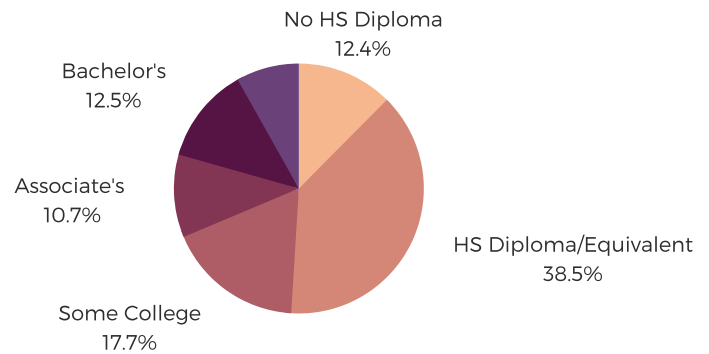

DISTRICT SIXTY FIVE

CHESTERFIELD, DARLINGTON,
KERSHAW, & LANCASTER
COUNTIES

south carolina
STATE LIBRARY

POPULATION & HOUSEHOLDS

POPULATION: 36,934 TOTAL HOUSEHOLDS: 13,507

MALE: 53.6%

FEMALE: 46.4%

EDUCATION & ATTAINMENT

POPULATION 3 YRS AND
OVER ENROLLED: 8,182
NURSERY/PRESCHOOL: 389
KINDERGARTEN: 411
ELEMENTARY/MIDDLE: 3,954
HIGH SCHOOL: 1,572
COLLEGE/GRADUATE: 1,856

EMPLOYMENT & INCOME

POPULATION 16 YEARS AND OLDER: 29,862