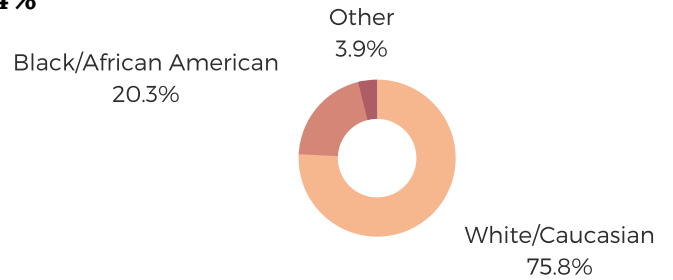

DISTRICT SIXTY FIVE

CHESTERFIELD, DARLINGTON,
KERSHAW, & LANCASTER
COUNTIES

south carolina
STATE LIBRARY

POPULATION & HOUSEHOLDS

POPULATION: 36,934 TOTAL HOUSEHOLDS: 13,507

MALE: 53.6%

FEMALE: 46.4%

EDUCATION & ATTAINMENT

POPULATION 3 YRS AND
OVER ENROLLED: 8,182
NURSERY/PRESCHOOL: 389
KINDERGARTEN: 411
ELEMENTARY/MIDDLE: 3,954
HIGH SCHOOL: 1,572
COLLEGE/GRADUATE: 1,856

EMPLOYMENT & INCOME

POPULATION 16 YEARS AND OLDER: 29,862