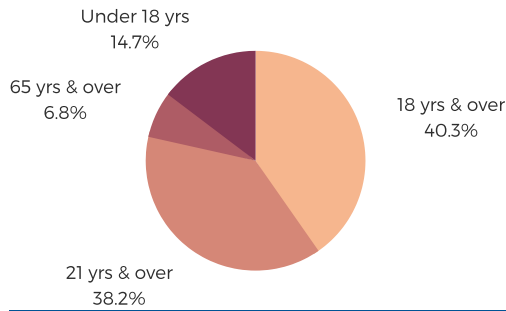

DISTRICT SEVENTY ONE

LEXINGTON & RICHLAND
COUNTIES

south carolina
STATE LIBRARY

POPULATION & HOUSEHOLDS

POPULATION: 45,518 TOTAL HOUSEHOLDS: 16,030

MALE: 50.7%

FEMALE: 49.3%

EDUCATION & ATTAINMENT

**POPULATION 3 YRS AND
OVER ENROLLED: 13,684**
NURSERY/PRESCHOOL: 722
KINDERGARTEN: 653
ELEMENTARY/MIDDLE: 6,036
HIGH SCHOOL: 3,736
COLLEGE/GRADUATE: 2,537

EMPLOYMENT & INCOME

POPULATION 16 YEARS AND OLDER: 35,059