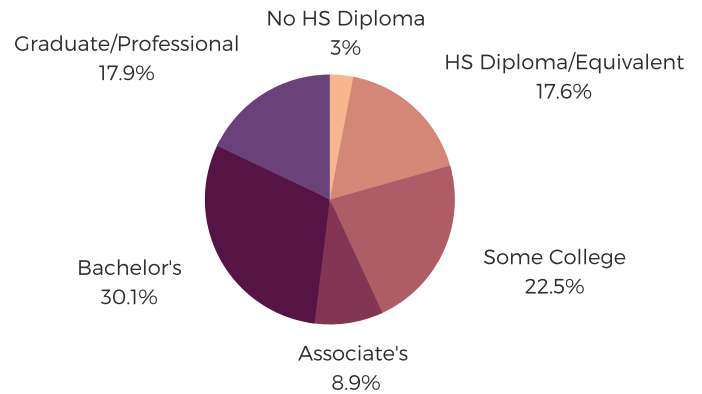

DISTRICT SEVENTY ONE

LEXINGTON & RICHLAND
COUNTIES

south carolina
STATE LIBRARY

POPULATION & HOUSEHOLDS

POPULATION: 45,518 TOTAL HOUSEHOLDS: 16,030

MALE: 50.7%

FEMALE: 49.3%

EDUCATION & ATTAINMENT

**POPULATION 3 YRS AND
OVER ENROLLED: 13,684**
NURSERY/PRESCHOOL: 722
KINDERGARTEN: 653
ELEMENTARY/MIDDLE: 6,036
HIGH SCHOOL: 3,736
COLLEGE/GRADUATE: 2,537

EMPLOYMENT & INCOME

POPULATION 16 YEARS AND OLDER: 35,059