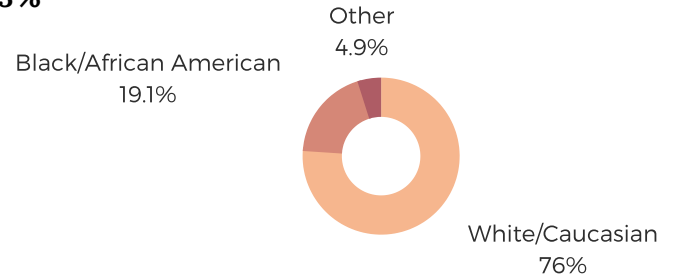

DISTRICT SEVENTY ONE

LEXINGTON & RICHLAND
COUNTIES

south carolina
STATE LIBRARY

POPULATION & HOUSEHOLDS

POPULATION: 45,518 TOTAL HOUSEHOLDS: 16,030

MALE: 50.7%

FEMALE: 49.3%

EDUCATION & ATTAINMENT

**POPULATION 3 YRS AND
OVER ENROLLED: 13,684**
NURSERY/PRESCHOOL: 722
KINDERGARTEN: 653
ELEMENTARY/MIDDLE: 6,036
HIGH SCHOOL: 3,736
COLLEGE/GRADUATE: 2,537

EMPLOYMENT & INCOME

POPULATION 16 YEARS AND OLDER: 35,059