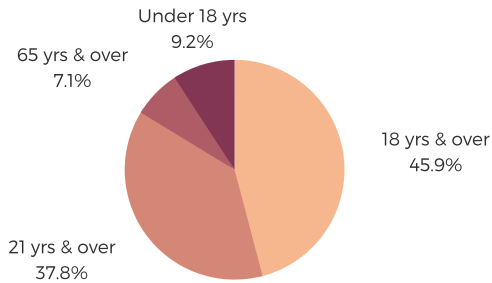

DISTRICT SEVENTY FIVE

RICHLAND COUNTY

south carolina
STATE LIBRARY

POPULATION & HOUSEHOLDS

POPULATION: 36,737 TOTAL HOUSEHOLDS: 12,892

MALE: 51.2%

FEMALE: 48.8%

EDUCATION & ATTAINMENT

POPULATION 3 YRS AND OVER ENROLLED: 7,578
NURSERY/PRESCHOOL: 704
KINDERGARTEN: 380
ELEMENTARY/MIDDLE: 2,475
HIGH SCHOOL: 1,762
COLLEGE/GRADUATE: 2,257

EMPLOYMENT & INCOME

POPULATION 16 YEARS AND OLDER: 31,384