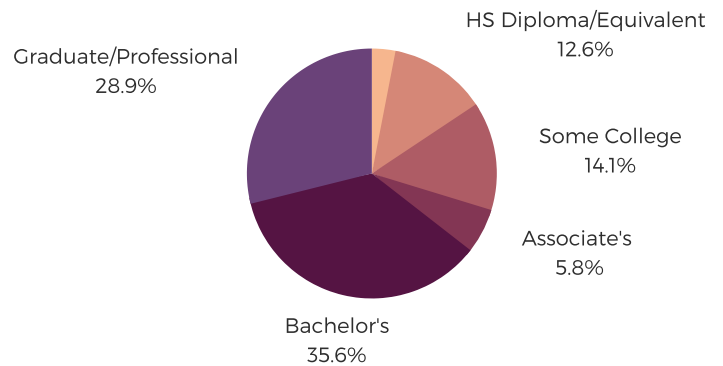

DISTRICT SEVENTY FIVE

RICHLAND COUNTY

south carolina
STATE LIBRARY

POPULATION & HOUSEHOLDS

POPULATION: 36,737 TOTAL HOUSEHOLDS: 12,892

MALE: 51.2%

FEMALE: 48.8%

EDUCATION & ATTAINMENT

POPULATION 3 YRS AND OVER ENROLLED: 7,578
NURSERY/PRESCHOOL: 704
KINDERGARTEN: 380
ELEMENTARY/MIDDLE: 2,475
HIGH SCHOOL: 1,762
COLLEGE/GRADUATE: 2,257

EMPLOYMENT & INCOME

POPULATION 16 YEARS AND OLDER: 31,384