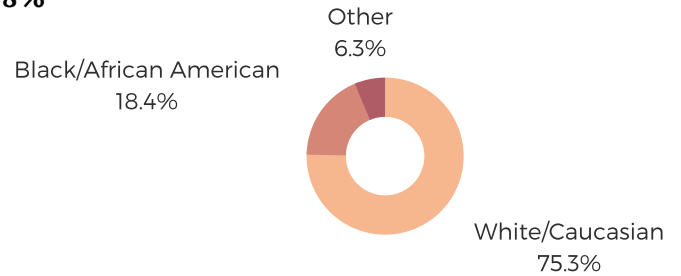

DISTRICT SEVENTY FIVE

RICHLAND COUNTY

south carolina
STATE LIBRARY

POPULATION & HOUSEHOLDS

POPULATION: 36,737 TOTAL HOUSEHOLDS: 12,892

MALE: 51.2%

FEMALE: 48.8%

EDUCATION & ATTAINMENT

POPULATION 3 YRS AND OVER ENROLLED: 7,578
NURSERY/PRESCHOOL: 704
KINDERGARTEN: 380
ELEMENTARY/MIDDLE: 2,475
HIGH SCHOOL: 1,762
COLLEGE/GRADUATE: 2,257

EMPLOYMENT & INCOME

POPULATION 16 YEARS AND OLDER: 31,384