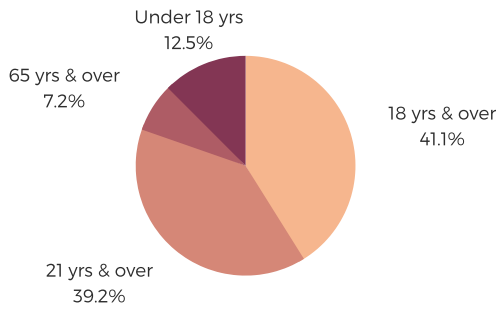

# DISTRICT NINETY TWO

BERKELEY COUNTY

south carolina  
**STATE LIBRARY**

## POPULATION & HOUSEHOLDS

POPULATION: 38,650 TOTAL HOUSEHOLDS: 13,337

**MALE: 47.4%**  
**FEMALE: 52.6%**

## EMPLOYMENT & INCOME

POPULATION 16 YEARS AND OLDER: 30,652  
EMPLOYED: 62.3% | UNEMPLOYMENT RATE: 5.4%