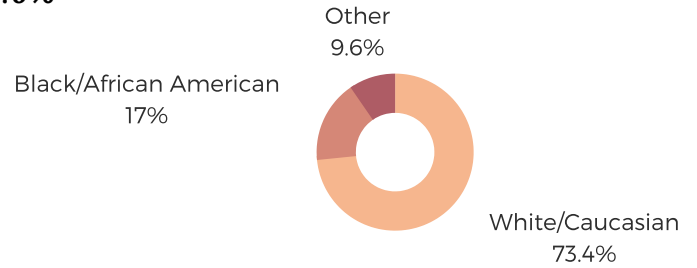

# DISTRICT NINETY TWO

BERKELEY COUNTY

south carolina  
**STATE LIBRARY**

## POPULATION & HOUSEHOLDS

POPULATION: 38,650 TOTAL HOUSEHOLDS: 13,337

**MALE: 47.4%**  
**FEMALE: 52.6%**

## EMPLOYMENT & INCOME

POPULATION 16 YEARS AND OLDER: 30,652  
EMPLOYED: 62.3% | UNEMPLOYMENT RATE: 5.4%