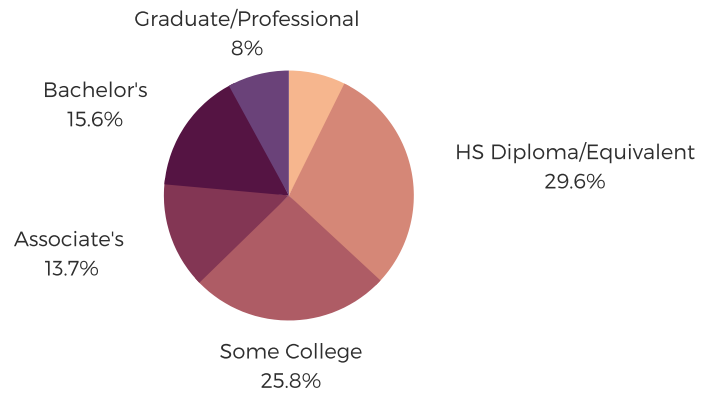

## POPULATION & HOUSEHOLDS

POPULATION: 38,650 TOTAL HOUSEHOLDS: 13,337

**MALE: 47.4%**  
**FEMALE: 52.6%**

## EDUCATION & ATTAINMENT

**POPULATION 3 YRS AND OVER ENROLLED: 9,915**  
**NURSERY/PRESCHOOL: 496**  
**KINDERGARTEN: 610**  
**ELEMENTARY/MIDDLE: 4,273**  
**HIGH SCHOOL: 2,288**  
**COLLEGE/GRADUATE: 2,248**

## EMPLOYMENT & INCOME

POPULATION 16 YEARS AND OLDER: 30,652  
EMPLOYED: 62.3% | UNEMPLOYMENT RATE: 5.4%