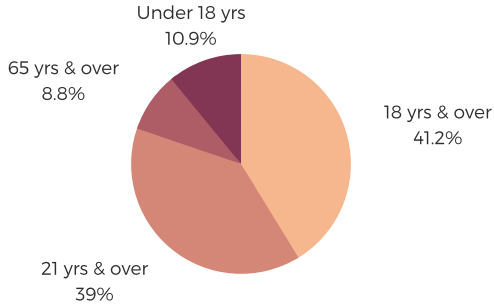

## POPULATION & HOUSEHOLDS

POPULATION: 38,221 TOTAL HOUSEHOLDS: 15,415

MALE: 49.6%  
FEMALE: 50.4%

## EMPLOYMENT & INCOME

POPULATION 16 YEARS AND OLDER: 31,172  
EMPLOYED: 48.8% | UNEMPLOYMENT RATE: 13.4%