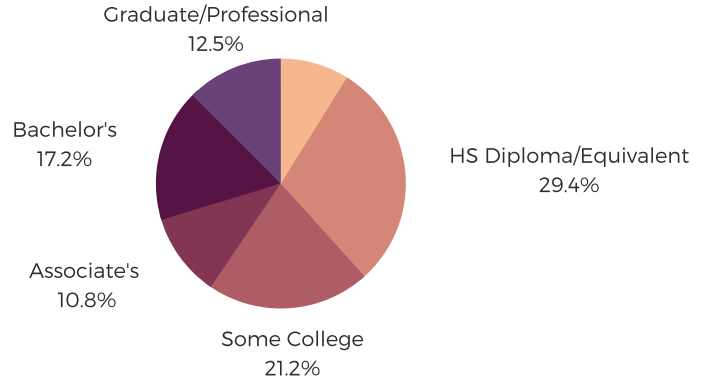

## POPULATION & HOUSEHOLDS

POPULATION: 38,221 TOTAL HOUSEHOLDS: 15,415

MALE: 49.6%  
FEMALE: 50.4%

## EDUCATION & ATTAINMENT

POPULATION 3 YRS AND  
OVER ENROLLED: 9,105

NURSERY/PRESCHOOL: 409  
KINDERGARTEN: 435  
ELEMENTARY/MIDDLE: 3,720  
HIGH SCHOOL: 1,736  
COLLEGE/GRADUATE: 2,805

## EMPLOYMENT & INCOME

POPULATION 16 YEARS AND OLDER: 31,172  
EMPLOYED: 48.8% | UNEMPLOYMENT RATE: 13.4%