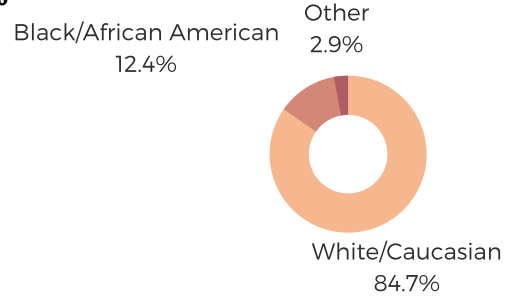

# DISTRICT TWO

OCONEE & PICKENS  
COUNTIES

## POPULATION & HOUSEHOLDS

POPULATION: 38,221 TOTAL HOUSEHOLDS: 15,415

MALE: 49.6%  
FEMALE: 50.4%

## EMPLOYMENT & INCOME

POPULATION 16 YEARS AND OLDER: 31,172  
EMPLOYED: 48.8% | UNEMPLOYMENT RATE: 13.4%