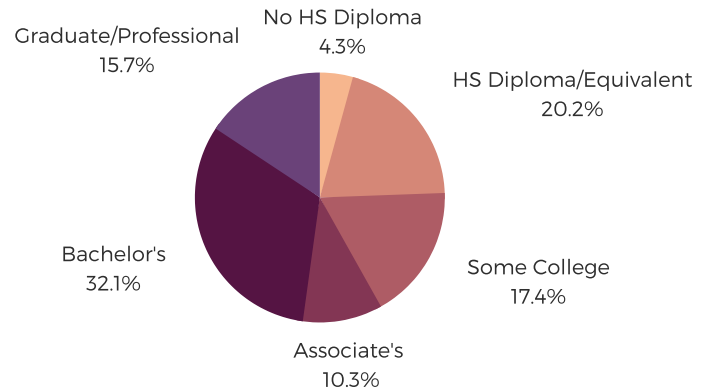

## POPULATION & HOUSEHOLDS

POPULATION: 52,496 TOTAL HOUSEHOLDS: 19,563

**MALE: 47.9%**  
**FEMALE: 52.1%**

## EDUCATION & ATTAINMENT

**POPULATION 3 YRS AND OVER ENROLLED: 14,715**  
**NURSERY/PRESCHOOL: 931**  
**KINDERGARTEN: 648**  
**ELEMENTARY/MIDDLE: 6,887**  
**HIGH SCHOOL: 3,638**  
**COLLEGE/GRADUATE: 2,611**

## EMPLOYMENT & INCOME

POPULATION 16 YEARS AND OLDER: 39,905  
EMPLOYED: 70.1% | UNEMPLOYMENT RATE: 2.6%