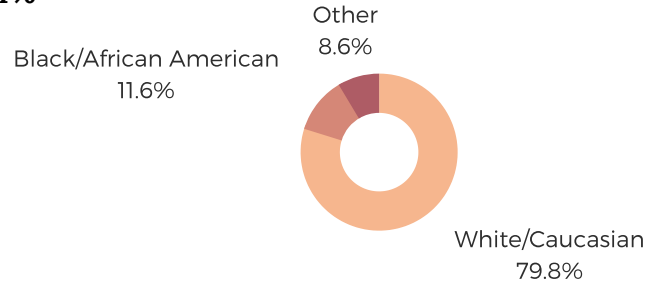

# DISTRICT TWENTY SIX

YORK COUNTY

south carolina  
**STATE LIBRARY**

## POPULATION & HOUSEHOLDS

POPULATION: 52,496 TOTAL HOUSEHOLDS: 19,563

**MALE: 47.9%**  
**FEMALE: 52.1%**

## EMPLOYMENT & INCOME

POPULATION 16 YEARS AND OLDER: 39,905  
EMPLOYED: 70.1% | UNEMPLOYMENT RATE: 2.6%