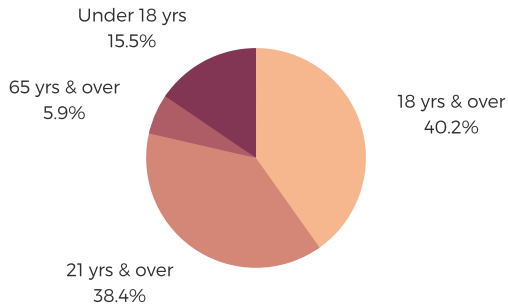

# DISTRICT TWENTY SIX

YORK COUNTY

south carolina  
**STATE LIBRARY**

## POPULATION & HOUSEHOLDS

POPULATION: 52,496 TOTAL HOUSEHOLDS: 19,563

**MALE: 47.9%**  
**FEMALE: 52.1%**

## EMPLOYMENT & INCOME

POPULATION 16 YEARS AND OLDER: 39,905  
EMPLOYED: 70.1% | UNEMPLOYMENT RATE: 2.6%