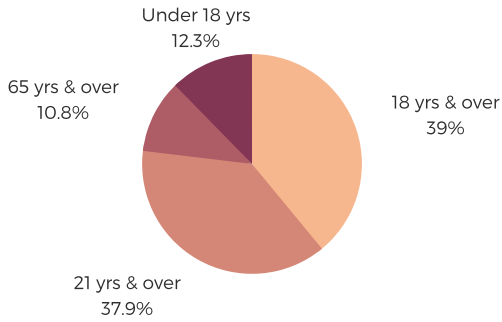

## POPULATION & HOUSEHOLDS

POPULATION: 57,560    TOTAL HOUSEHOLDS: 21,478

**MALE: 48.3%**  
**FEMALE: 51.7%**

## EMPLOYMENT & INCOME

POPULATION 16 YEARS AND OLDER: 44,778  
EMPLOYED: 56.5%    UNEMPLOYMENT RATE: 4.8%