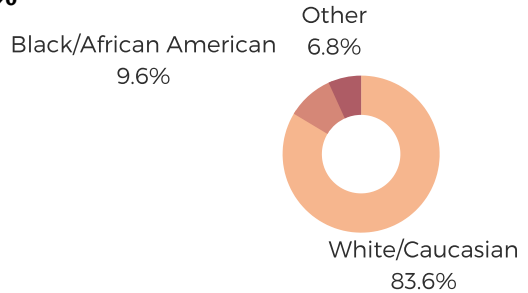

# DISTRICT FORTY FIVE

LANCASTER & YORK  
COUNTIES

## POPULATION & HOUSEHOLDS

POPULATION: 57,560    TOTAL HOUSEHOLDS: 21,478

**MALE: 48.3%**  
**FEMALE: 51.7%**

## EMPLOYMENT & INCOME

POPULATION 16 YEARS AND OLDER: 44,778  
EMPLOYED: 56.5%    UNEMPLOYMENT RATE: 4.8%