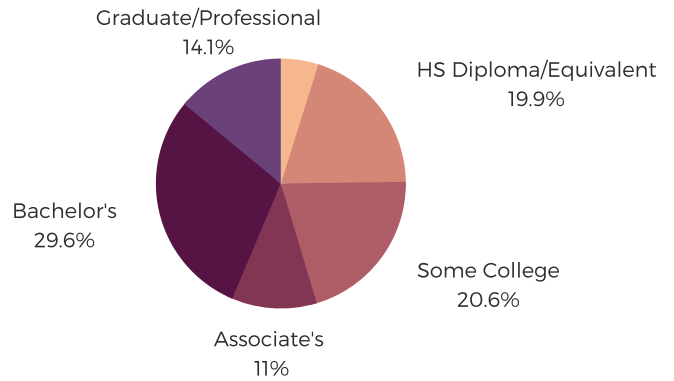

## POPULATION & HOUSEHOLDS

POPULATION: 57,560    TOTAL HOUSEHOLDS: 21,478

**MALE: 48.3%**  
**FEMALE: 51.7%**

## EDUCATION & ATTAINMENT

**POPULATION 3 YRS AND OVER ENROLLED: 13,016**  
**NURSERY/PRESCHOOL: 882**  
**KINDERGARTEN: 600**  
**ELEMENTARY/MIDDLE: 6,996**  
**HIGH SCHOOL: 2,238**  
**COLLEGE/GRADUATE: 2,300**

## EMPLOYMENT & INCOME

POPULATION 16 YEARS AND OLDER: 44,778  
EMPLOYED: 56.5%    UNEMPLOYMENT RATE: 4.8%