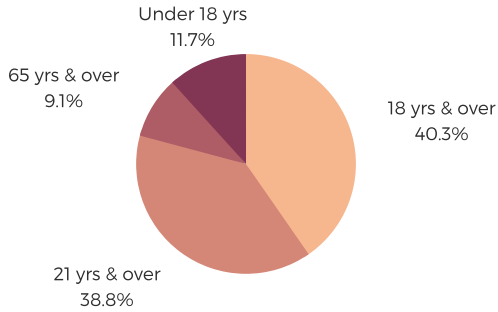

# DISTRICT FORTY SIX

YORK COUNTY

south carolina  
**STATE LIBRARY**

## POPULATION & HOUSEHOLDS

POPULATION: 41,707    TOTAL HOUSEHOLDS: 16,557

**MALE: 47.9%**  
**FEMALE: 52.1%**

## EMPLOYMENT & INCOME

POPULATION 16 YEARS AND OLDER: 33,488  
EMPLOYED: 62.1%    UNEMPLOYMENT RATE: 5.5%