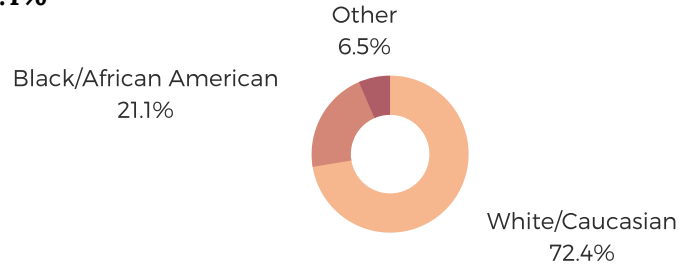

# DISTRICT FORTY SIX

YORK COUNTY

south carolina  
**STATE LIBRARY**

## POPULATION & HOUSEHOLDS

POPULATION: 41,707    TOTAL HOUSEHOLDS: 16,557

**MALE: 47.9%**  
**FEMALE: 52.1%**

## EMPLOYMENT & INCOME

POPULATION 16 YEARS AND OLDER: 33,488  
EMPLOYED: 62.1%    UNEMPLOYMENT RATE: 5.5%