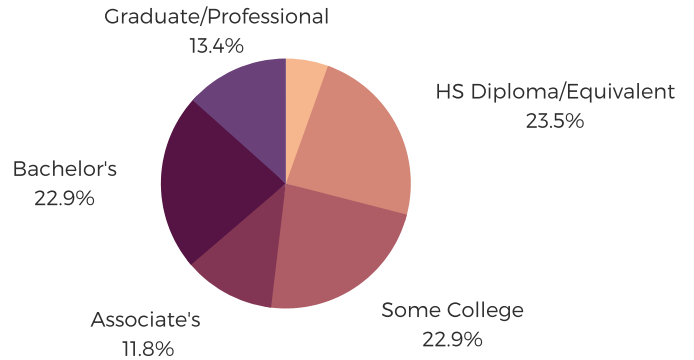

## POPULATION & HOUSEHOLDS

POPULATION: 41,707    TOTAL HOUSEHOLDS: 16,557

**MALE: 47.9%**  
**FEMALE: 52.1%**

## EDUCATION & ATTAINMENT

**POPULATION 3 YRS AND OVER ENROLLED: 9,662**  
**NURSERY/PRESCHOOL: 519**  
**KINDERGARTEN: 444**  
**ELEMENTARY/MIDDLE: 3,898**  
**HIGH SCHOOL: 2,286**  
**COLLEGE/GRADUATE: 2,515**

## EMPLOYMENT & INCOME

POPULATION 16 YEARS AND OLDER: 33,488  
EMPLOYED: 62.1%    UNEMPLOYMENT RATE: 5.5%