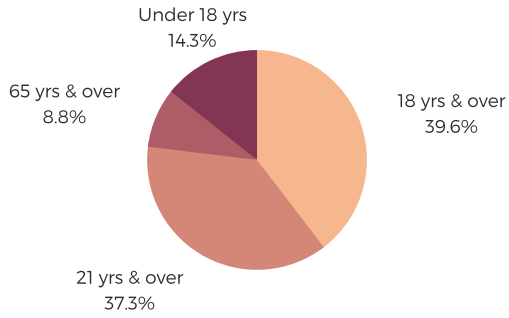

# DISTRICT FIFTY ONE

SUMTER COUNTY

## POPULATION & HOUSEHOLDS

POPULATION: 34,860    TOTAL HOUSEHOLDS: 13,643

MALE: 45.5%  
FEMALE: 54.5%

## EMPLOYMENT & INCOME

POPULATION 16 YEARS AND OLDER: 26,864  
EMPLOYED: 48.7%    UNEMPLOYMENT RATE: 13.4%