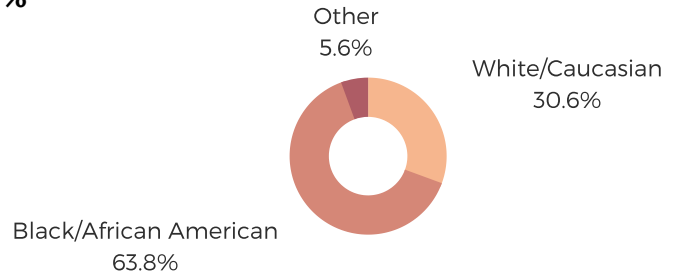

# DISTRICT FIFTY ONE

SUMTER COUNTY

## POPULATION & HOUSEHOLDS

POPULATION: 34,860    TOTAL HOUSEHOLDS: 13,643

MALE: 45.5%  
FEMALE: 54.5%

## EMPLOYMENT & INCOME

POPULATION 16 YEARS AND OLDER: 26,864  
EMPLOYED: 48.7%    UNEMPLOYMENT RATE: 13.4%