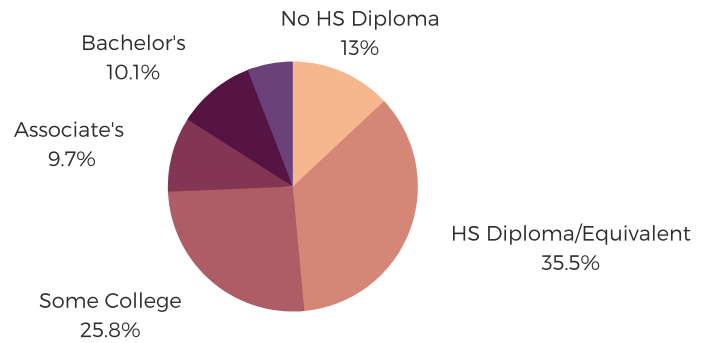

## POPULATION & HOUSEHOLDS

POPULATION: 34,860    TOTAL HOUSEHOLDS: 13,643

MALE: 45.5%  
FEMALE: 54.5%

## EDUCATION & ATTAINMENT

POPULATION 3 YRS AND OVER ENROLLED: 9,756  
NURSERY/PRESCHOOL: 671  
KINDERGARTEN: 691  
ELEMENTARY/MIDDLE: 4,110  
HIGH SCHOOL: 1,880  
COLLEGE/GRADUATE: 2,404

## EMPLOYMENT & INCOME

POPULATION 16 YEARS AND OLDER: 26,864  
EMPLOYED: 48.7%    UNEMPLOYMENT RATE: 13.4%