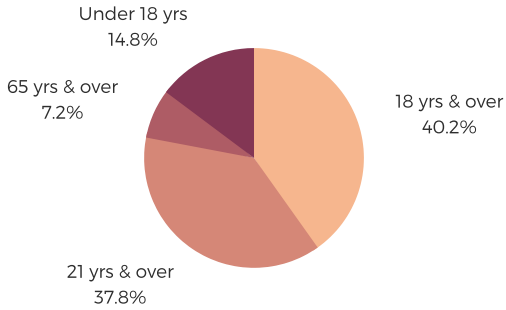

DISTRICT FIFTY FIVE

DARLINGTON, DILLON, HORRY,
& MARLBORO COUNTIES

POPULATION & HOUSEHOLDS

POPULATION: 33,581 TOTAL HOUSEHOLDS: 12,486

MALE: 46.1%
FEMALE: 53.9%

EDUCATION & ATTAINMENT

POPULATION 3 YRS AND
OVER ENROLLED: 8,034
NURSERY/PRESCHOOL: 434
KINDERGARTEN: 682
ELEMENTARY/MIDDLE: 3,873
HIGH SCHOOL: 1,839
COLLEGE/GRADUATE: 1,206

EMPLOYMENT & INCOME

POPULATION 16 YEARS AND OLDER: 25,738
EMPLOYED: 45.3% | UNEMPLOYMENT RATE: 14.0%