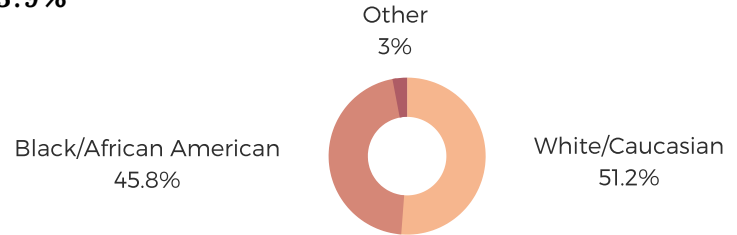

DISTRICT FIFTY FIVE

DARLINGTON, DILLON, HORRY,
& MARLBORO COUNTIES

POPULATION & HOUSEHOLDS

POPULATION: 33,581 TOTAL HOUSEHOLDS: 12,486

MALE: 46.1%
FEMALE: 53.9%

EDUCATION & ATTAINMENT

POPULATION 3 YRS AND
OVER ENROLLED: 8,034
NURSERY/PRESCHOOL: 434
KINDERGARTEN: 682
ELEMENTARY/MIDDLE: 3,873
HIGH SCHOOL: 1,839
COLLEGE/GRADUATE: 1,206

EMPLOYMENT & INCOME

POPULATION 16 YEARS AND OLDER: 25,738
EMPLOYED: 45.3% | UNEMPLOYMENT RATE: 14.0%