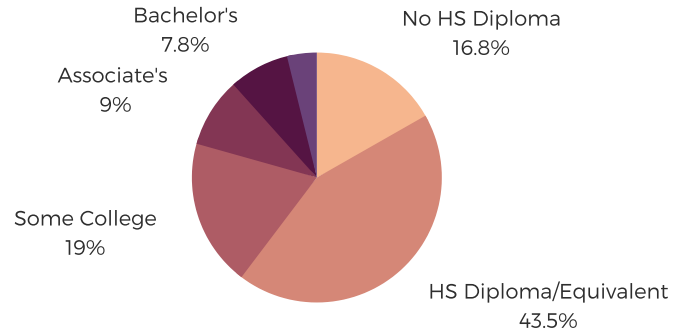

DISTRICT FIFTY FIVE

DARLINGTON, DILLON, HORRY,
& MARLBORO COUNTIES

POPULATION & HOUSEHOLDS

POPULATION: 33,581 TOTAL HOUSEHOLDS: 12,486

MALE: 46.1%
FEMALE: 53.9%

EDUCATION & ATTAINMENT

POPULATION 3 YRS AND
OVER ENROLLED: 8,034
NURSERY/PRESCHOOL: 434
KINDERGARTEN: 682
ELEMENTARY/MIDDLE: 3,873
HIGH SCHOOL: 1,839
COLLEGE/GRADUATE: 1,206

EMPLOYMENT & INCOME

POPULATION 16 YEARS AND OLDER: 25,738
EMPLOYED: 45.3% | UNEMPLOYMENT RATE: 14.0%