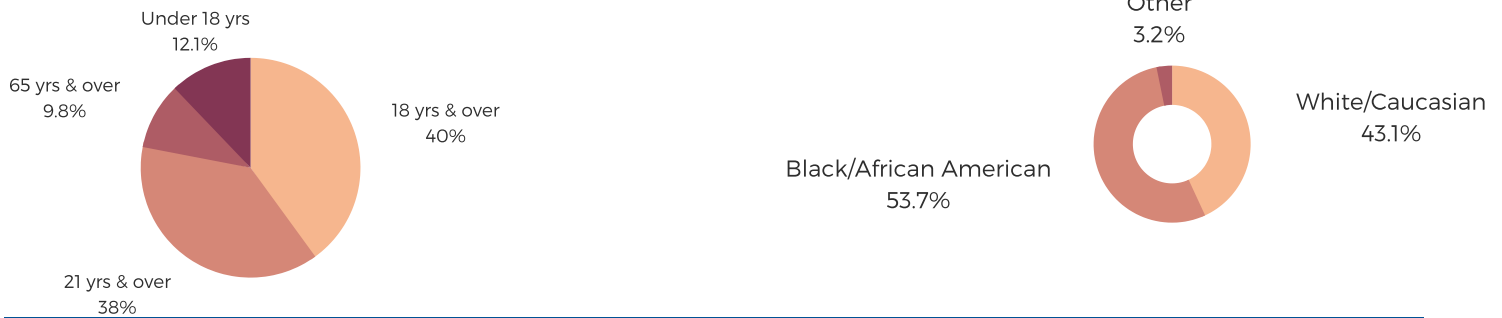

DISTRICT FIFTY SEVEN

DILLON, HORRY, & MARION
COUNTIES

POPULATION & HOUSEHOLDS

POPULATION: 34,529 TOTAL HOUSEHOLDS: 12,972

MALE: 46.6%
FEMALE: 53.4%

EDUCATION & ATTAINMENT

POPULATION 3 YRS AND
OVER ENROLLED: 7,970
NURSERY/PRESCHOOL: 294
KINDERGARTEN: 440
ELEMENTARY/MIDDLE: 3,818
HIGH SCHOOL: 1,781
COLLEGE/GRADUATE: 1,637

EMPLOYMENT & INCOME

POPULATION 16 YEARS AND OLDER: 27,465
EMPLOYED: 46.2% UNEMPLOYMENT RATE: 7.4%