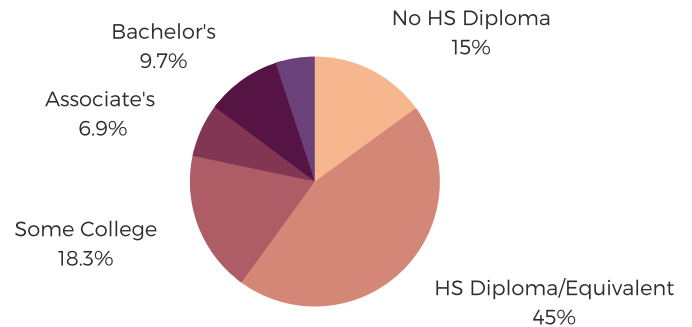

DISTRICT FIFTY SEVEN

DILLON, HORRY, & MARION
COUNTIES

POPULATION & HOUSEHOLDS

POPULATION: 34,529 TOTAL HOUSEHOLDS: 12,972

MALE: 46.6%
FEMALE: 53.4%

EDUCATION & ATTAINMENT

POPULATION 3 YRS AND
OVER ENROLLED: 7,970
NURSERY/PRESCHOOL: 294
KINDERGARTEN: 440
ELEMENTARY/MIDDLE: 3,818
HIGH SCHOOL: 1,781
COLLEGE/GRADUATE: 1,637

EMPLOYMENT & INCOME

POPULATION 16 YEARS AND OLDER: 27,465
EMPLOYED: 46.2% UNEMPLOYMENT RATE: 7.4%