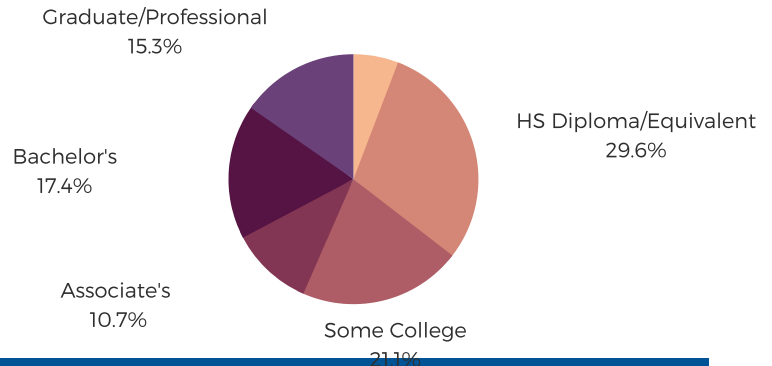

DISTRICT ONE

OCONEE & PICKENS
COUNTIES

POPULATION & HOUSEHOLDS

POPULATION: 101,720 | TOTAL HOUSEHOLDS: 39,664

MALE: 49.7%
FEMALE: 50.3%

EDUCATION & ATTAINMENT

POPULATION 3 YRS AND
OVER ENROLLED: 30,646

NURSERY/PRESCHOOL: 655
KINDERGARTEN: 1,126
ELEMENTARY/MIDDLE: 8,391
HIGH SCHOOL: 4,011
COLLEGE/GRADUATE: 16,463

EMPLOYMENT & INCOME

POPULATION 16 YEARS AND OLDER: 85,590
EMPLOYED: 49.3% | UNEMPLOYMENT RATE: 5.6%