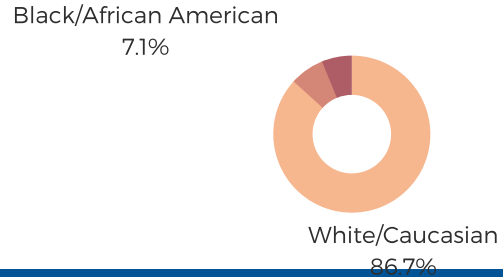

DISTRICT ONE

OCONEE & PICKENS
COUNTIES

POPULATION & HOUSEHOLDS

POPULATION: 101,720 | TOTAL HOUSEHOLDS: 39,664

MALE: 49.7%
FEMALE: 50.3%

EDUCATION & ATTAINMENT

POPULATION 3 YRS AND
OVER ENROLLED: 30,646

NURSERY/PRESCHOOL: 655
KINDERGARTEN: 1,126
ELEMENTARY/MIDDLE: 8,391
HIGH SCHOOL: 4,011
COLLEGE/GRADUATE: 16,463

EMPLOYMENT & INCOME

POPULATION 16 YEARS AND OLDER: 85,590
EMPLOYED: 49.3% | UNEMPLOYMENT RATE: 5.6%