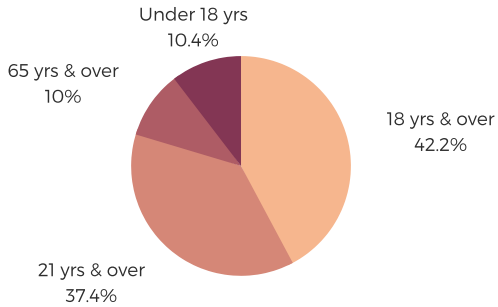

DISTRICT ONE

OCONEE & PICKENS
COUNTIES

POPULATION & HOUSEHOLDS

POPULATION: 101,720 | TOTAL HOUSEHOLDS: 39,664

MALE: 49.7%
FEMALE: 50.3%

EDUCATION & ATTAINMENT

POPULATION 3 YRS AND
OVER ENROLLED: 30,646

NURSERY/PRESCHOOL: 655
KINDERGARTEN: 1,126
ELEMENTARY/MIDDLE: 8,391
HIGH SCHOOL: 4,011
COLLEGE/GRADUATE: 16,463

EMPLOYMENT & INCOME

POPULATION 16 YEARS AND OLDER: 85,590
EMPLOYED: 49.3% | UNEMPLOYMENT RATE: 5.6%