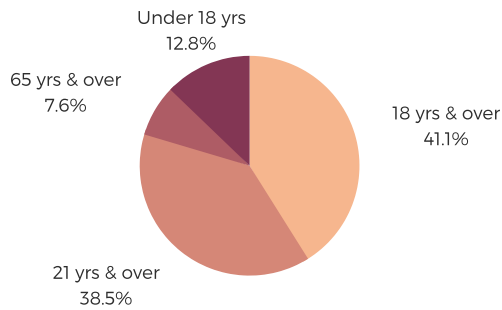

# DISTRICT SEVENTY SIX

RICHLAND COUNTY

south carolina  
**STATE LIBRARY**

## POPULATION & HOUSEHOLDS

POPULATION: 39,725    TOTAL HOUSEHOLDS: 15,872

**MALE: 45.8%**

**FEMALE: 54.2%**

## EMPLOYMENT & INCOME

POPULATION 16 YEARS AND OLDER: 31,156

EMPLOYED: 58.3%    UNEMPLOYMENT RATE: 9.0%