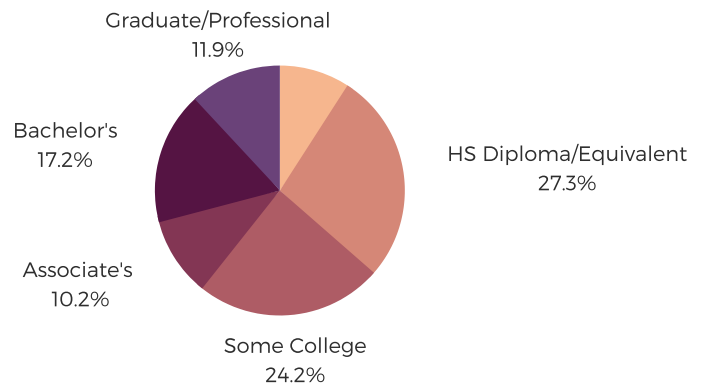

## POPULATION & HOUSEHOLDS

POPULATION: 39,725    TOTAL HOUSEHOLDS: 15,872

**MALE: 45.8%**

**FEMALE: 54.2%**

## EDUCATION & ATTAINMENT

**POPULATION 3 YRS AND OVER ENROLLED: 10,586**  
**NURSERY/PRESCHOOL: 707**  
**KINDERGARTEN: 785**  
**ELEMENTARY/MIDDLE: 3,935**  
**HIGH SCHOOL: 2,016**  
**COLLEGE/GRADUATE: 3,143**

## EMPLOYMENT & INCOME

POPULATION 16 YEARS AND OLDER: 31,156

EMPLOYED: 58.3%    UNEMPLOYMENT RATE: 9.0%