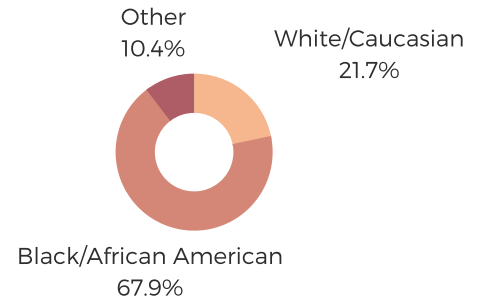

# DISTRICT SEVENTY SIX

RICHLAND COUNTY

south carolina  
**STATE LIBRARY**

## POPULATION & HOUSEHOLDS

POPULATION: 39,725    TOTAL HOUSEHOLDS: 15,872

**MALE: 45.8%**

**FEMALE: 54.2%**

## EMPLOYMENT & INCOME

POPULATION 16 YEARS AND OLDER: 31,156

EMPLOYED: 58.3%    UNEMPLOYMENT RATE: 9.0%