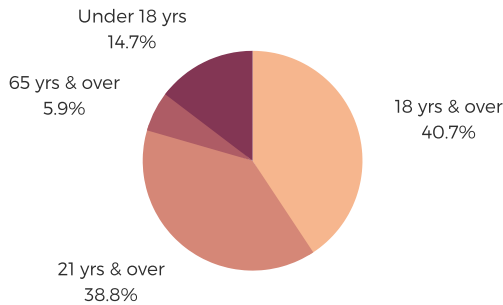

# DISTRICT SEVENTY NINE

RICHLAND COUNTY

south carolina  
**STATE LIBRARY**

## POPULATION & HOUSEHOLDS

POPULATION: 40,700    TOTAL HOUSEHOLDS: 14,331

**MALE: 45.5%**  
**FEMALE: 54.5%**

## EMPLOYMENT & INCOME

POPULATION 16 YEARS AND OLDER: 30,845  
EMPLOYED: 65.8% | UNEMPLOYMENT RATE: 5.5%