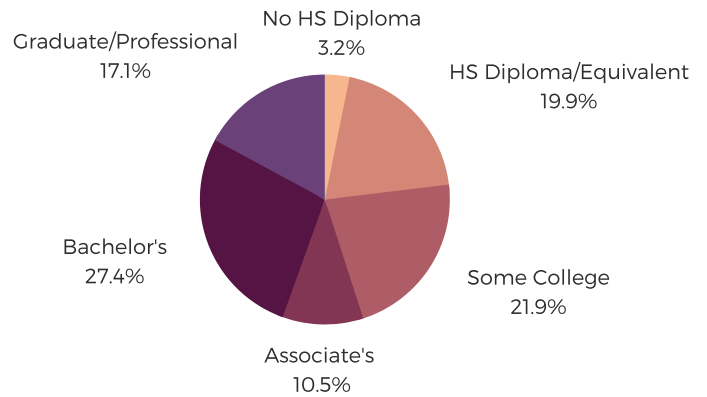

## POPULATION & HOUSEHOLDS

POPULATION: 40,700    TOTAL HOUSEHOLDS: 14,331

**MALE: 45.5%**  
**FEMALE: 54.5%**

## EDUCATION & ATTAINMENT

**POPULATION 3 YRS AND OVER ENROLLED: 12,296**  
**NURSERY/PRESCHOOL: 644**  
**KINDERGARTEN: 1,195**  
**ELEMENTARY/MIDDLE: 4,509**  
**HIGH SCHOOL: 2,285**  
**COLLEGE/GRADUATE: 3,663**

## EMPLOYMENT & INCOME

POPULATION 16 YEARS AND OLDER: 30,845  
EMPLOYED: 65.8% | UNEMPLOYMENT RATE: 5.5%