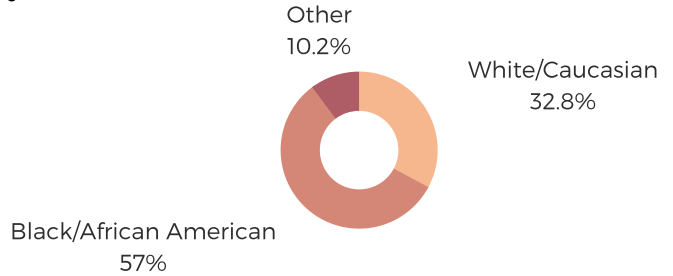

# DISTRICT SEVENTY NINE

RICHLAND COUNTY

south carolina  
**STATE LIBRARY**

## POPULATION & HOUSEHOLDS

POPULATION: 40,700    TOTAL HOUSEHOLDS: 14,331

**MALE: 45.5%**  
**FEMALE: 54.5%**

## EMPLOYMENT & INCOME

POPULATION 16 YEARS AND OLDER: 30,845  
EMPLOYED: 65.8% | UNEMPLOYMENT RATE: 5.5%