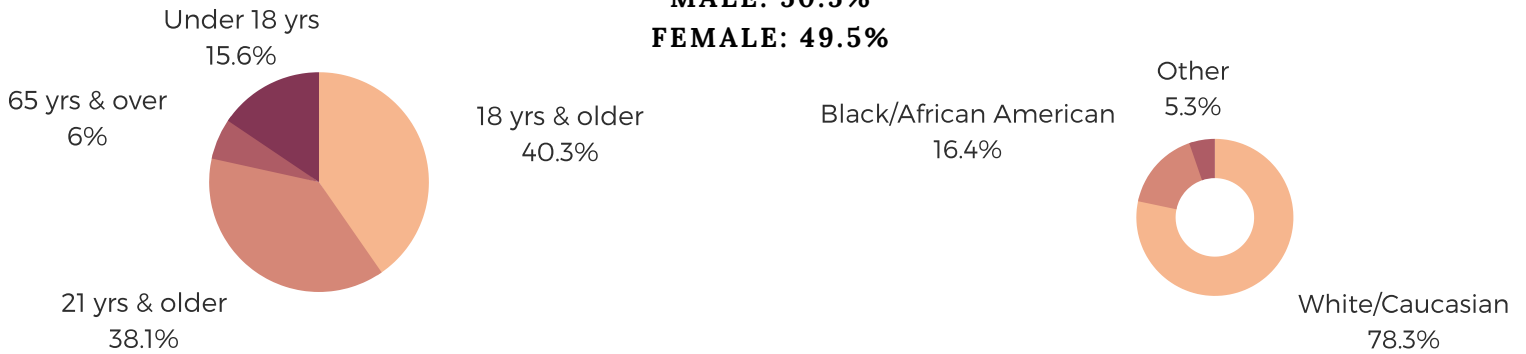

# DISTRICT EIGHTY EIGHT

LEXINGTON COUNTY

## POPULATION & HOUSEHOLDS

POPULATION: 39,101 | TOTAL HOUSEHOLDS: 14,763

**MALE: 50.5%**  
**FEMALE: 49.5%**

## EMPLOYMENT & INCOME

POPULATION 16 YEARS AND OLDER: 29,518  
EMPLOYED: 63.8% | UNEMPLOYMENT RATE: 9.1%