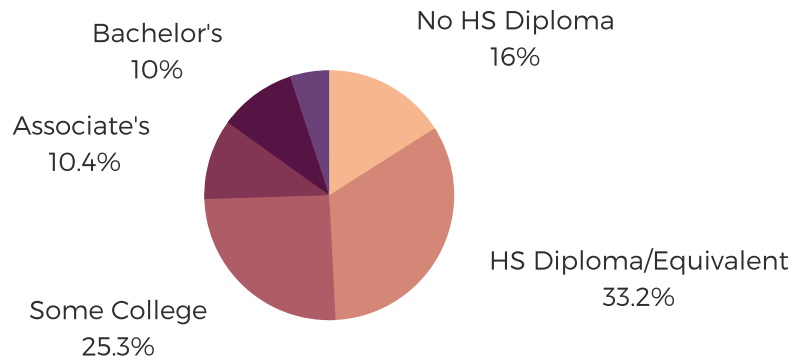

## POPULATION & HOUSEHOLDS

POPULATION: 39,101 | TOTAL HOUSEHOLDS: 14,763

**MALE: 50.5%**  
**FEMALE: 49.5%**

## EDUCATION & ATTAINMENT

**POPULATION 3 YRS AND OVER ENROLLED: 10,973**  
**NURSERY/PRESCHOOL: 575**  
**KINDERGARTEN: 566**  
**ELEMENTARY/MIDDLE: 5,101**  
**HIGH SCHOOL: 2,662**  
**COLLEGE/GRADUATE: 2,069**

## EMPLOYMENT & INCOME

POPULATION 16 YEARS AND OLDER: 29,518  
EMPLOYED: 63.8% | UNEMPLOYMENT RATE: 9.1%