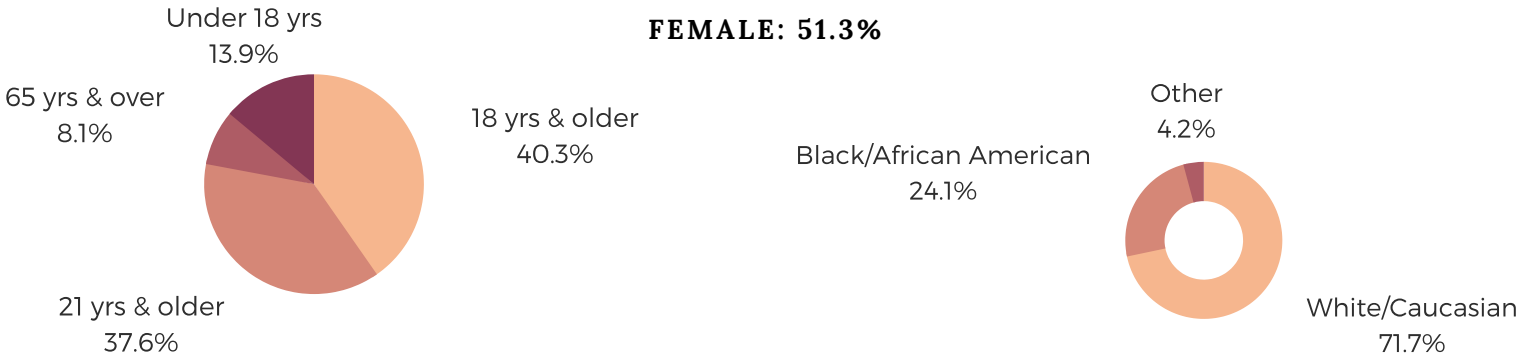

DISTRICT NINETY FOUR

DORCHESTER COUNTY

south carolina
STATE LIBRARY

POPULATION & HOUSEHOLDS

POPULATION: 38,899 | TOTAL HOUSEHOLDS: 14,582

MALE: 48.7%

FEMALE: 51.3%

EDUCATION & ATTAINMENT

POPULATION 3 YRS AND OVER ENROLLED: 10,598
NURSERY/PRESCHOOL: 538
KINDERGARTEN: 768
ELEMENTARY/MIDDLE: 4,255
HIGH SCHOOL: 2,644
COLLEGE/GRADUATE: 2,393

EMPLOYMENT & INCOME

POPULATION 16 YEARS AND OLDER: 30,038