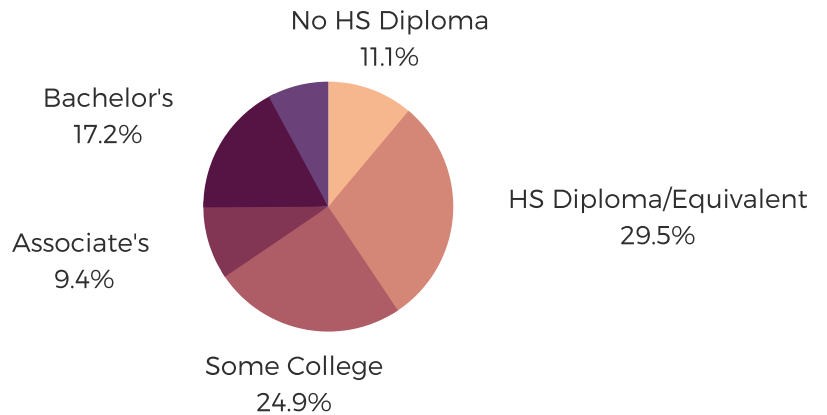

DISTRICT NINETY FOUR

DORCHESTER COUNTY

south carolina
STATE LIBRARY

POPULATION & HOUSEHOLDS

POPULATION: 38,899 | TOTAL HOUSEHOLDS: 14,582

MALE: 48.7%

FEMALE: 51.3%

EDUCATION & ATTAINMENT

POPULATION 3 YRS AND OVER ENROLLED: 10,598
NURSERY/PRESCHOOL: 538
KINDERGARTEN: 768
ELEMENTARY/MIDDLE: 4,255
HIGH SCHOOL: 2,644
COLLEGE/GRADUATE: 2,393

EMPLOYMENT & INCOME

POPULATION 16 YEARS AND OLDER: 30,038