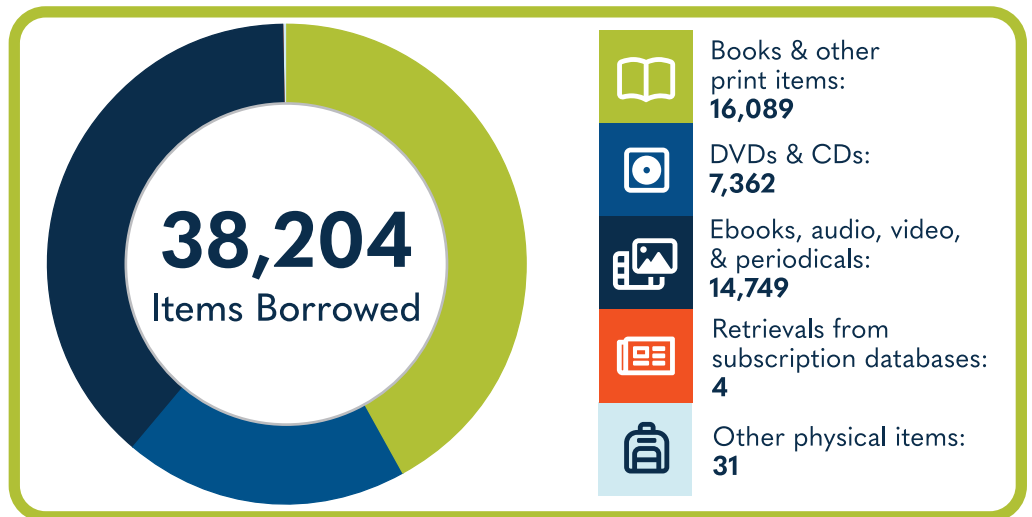

21,200
Library Visits

Total Hours Open (Systemwide)
2,350

867
Total Library Cardholders

400
Reference Question Answered

8,395
Total Wi-Fi Sessions

22.2% of households in this service area do not have Internet access.

59
Total Programs

1,726
Total Attendees

37
Children's programs (ages 0-11)

1,678
Children's/Young Adult items checked out

Data gathered by the South Carolina State Library from the 2022 Public Libraries Survey, the 2020 Decennial Census, and the 2019 ACS 5 Year Estimates Subject Tables. For more information and to view other Public Library Surveys, visit guides.statelibrary.sc.gov/sc-public-library-statistics.