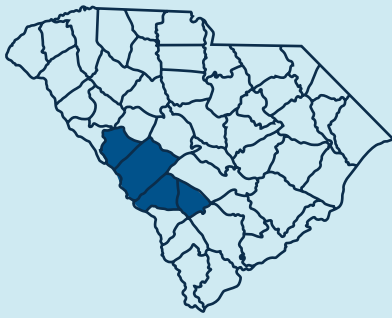

ABBE REGIONAL LIBRARY SYSTEM

at a Glance

Population of Service Area:
228,365

The ABE Regional Library System has **13 locations:**

- Aiken
- Bamberg
- Barnwell
- Blackville
- Denmark
- Edgefield
- Jackson
- Midland Valley (Warrenville)
- Nancy Carson (North Augusta)
- New Ellenton
- Nancy Bonnette (Wagener)
- Mobley (Johnston)
- Williston