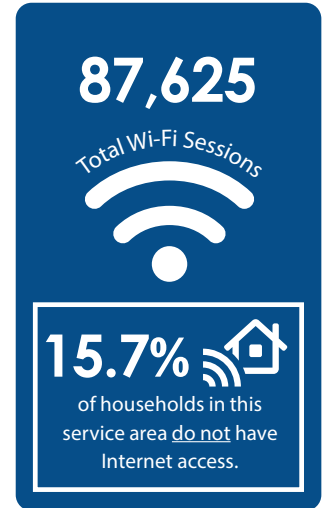

## LIBRARY SYSTEM

at a Glance

Population of Service Area:

**24,295**

The Abbeville County Library System has **3 locations:**

Abbeville

Calhoun

Donalds