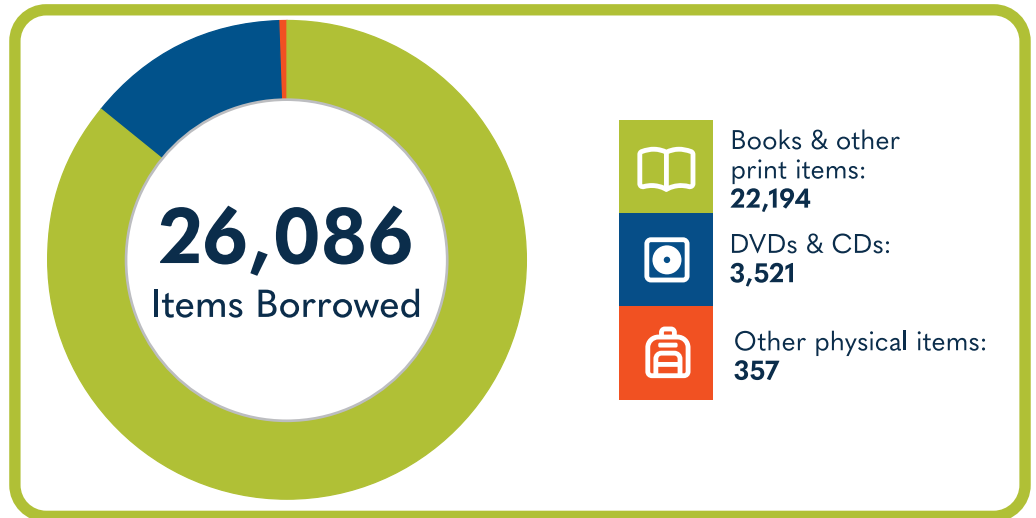

ABBE REGIONAL LIBRARY SYSTEM - BARNWELL

at a Glance

Population of
Service Area:
20,589

The ABBE Regional Library System has **3 locations** in Barnwell County:

Barnwell

Blackville

Williston

11,279
Library Visits

Total Hours Open
(Systemwide)
4,620

5,431
Total Library
Cardholders

26
Reference
Questions
Answered

23.5%
of households in this
service area **do not** have
Internet access.

298
Total Programs

3,073
Total Attendees

218 Children's programs
(ages 0-11)

51 Young Adult programs
(ages 12-18)

12,533 Children's/Young Adult
items checked out

Data gathered by the South Carolina State Library from the 2024 Public Libraries Survey, the 2020 Decennial Census, and the 2019 ACS 5 Year Estimates Subject Tables. U.S. Census Bureau, U.S. Department of Commerce. "Internet Subscriptions in Household." American Community Survey, ACS 5-Year Estimates Detailed Tables, Table B28011, 2023, [https://data.census.gov/table/ACSDT5Y2023.B28011?q=percentage of houses with no internet subscription&g=040XX00US450500000](https://data.census.gov/table/ACSDT5Y2023.B28011?q=percentage%20of%20houses%20with%20no%20internet%20subscription&g=040XX00US450500000). Accessed on February 10, 2025. For more information and to view other Public Library Surveys, visit statelibrary.sc.gov/state-agencies/sc-library-systems-at-a-glance