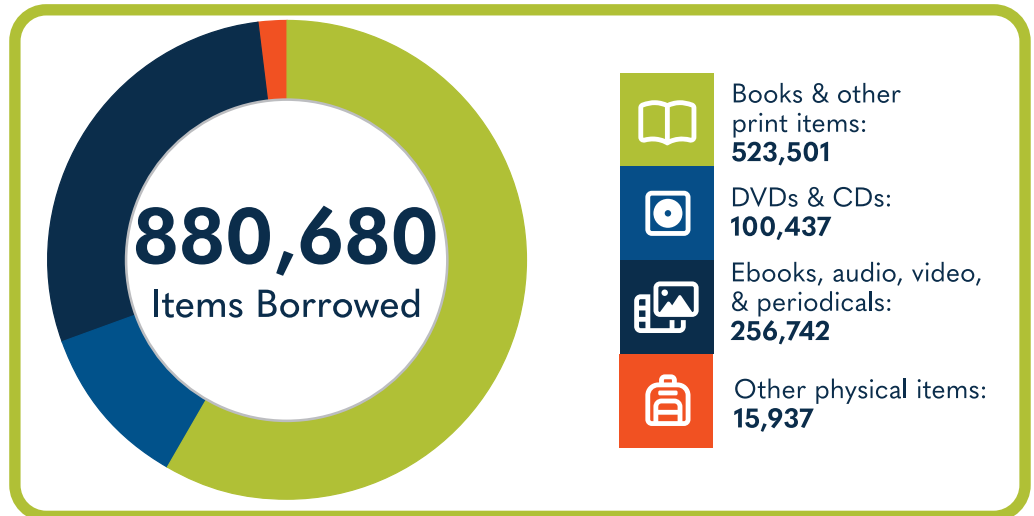

BEAUFORT COUNTY LIBRARY SYSTEM

at a Glance

Population of Service Area:
187,117

The Beaufort County Library System has **6 locations:**

- Beaufort
- Bluffton
- Hilton Head Island
- Lobeco
- Port Royal
- Saint Helena

The Beaufort County Library System has **2 Bookmobiles:**

- Beaufort Bookmobile
- Hilton Head Bookmobile

373,037
Library Visits

Total Hours Open (Systemwide)
10,311

105,872
Total Library Cardholders

51,593
Reference Questions Answered

82,500
Total Wi-Fi Sessions

4.8% of households in this service area **do not** have Internet access.

2,417
Total Programs

38,855
Total Attendees

1,676
Children's programs (ages 0-11)

228
Young Adult programs (ages 12-18)